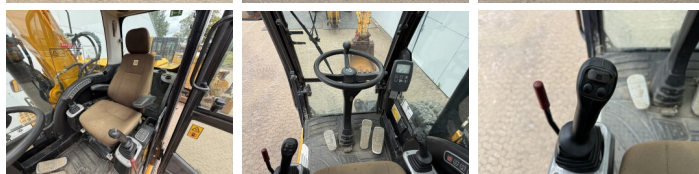

Banden / Rupsen

50% 40% 50% 40% 10.00-20EX-1
50% 40% 50% 40% 10.00-20EX-1