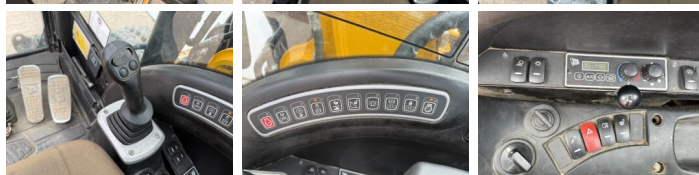

Banden / Rupsen

50% 40% 50% 40% 10.00-20EX-1
50% 40% 50% 40% 10.00-20EX-1