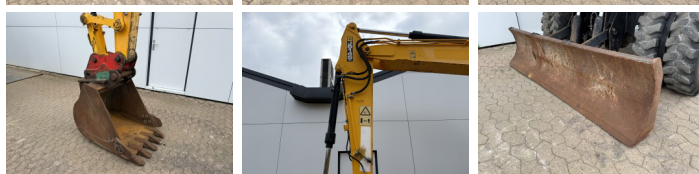

Banden / Rupsen

50% 40% 50% 40% 10.00-20EX-1
50% 40% 50% 40% 10.00-20EX-1