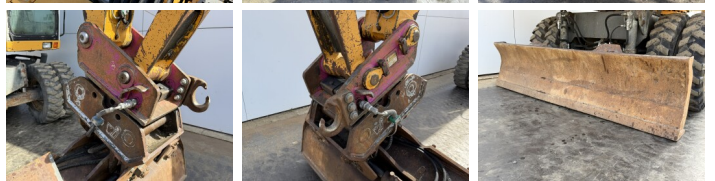

Banden / Rupsen

30% 30% 10.00-20
40% 30% 10.00-20