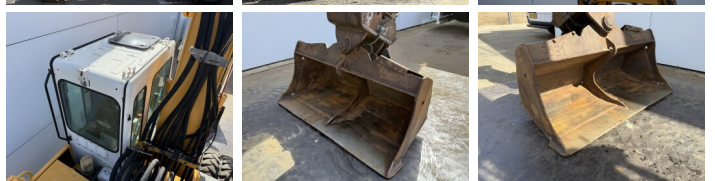

Banden / Rupsen

30% 30% 10.00-20
40% 30% 10.00-20