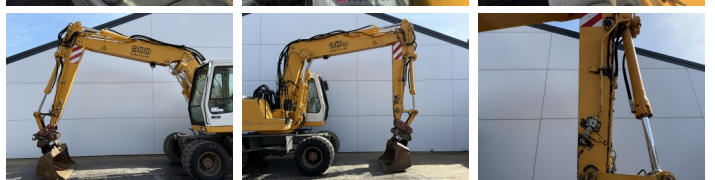

Banden / Rupsen

30% 30% 10.00-20
40% 30% 10.00-20