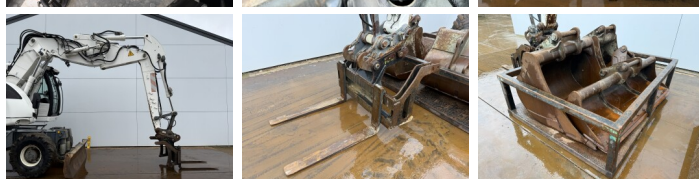

Banden / Rupsen