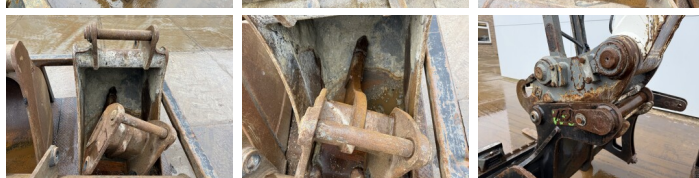

Banden / Rupsen