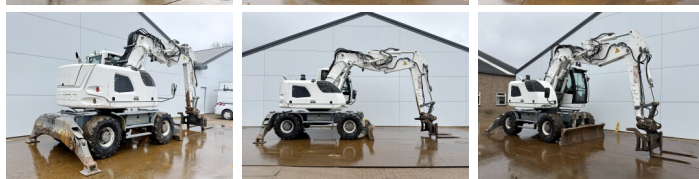

Banden / Rupsen