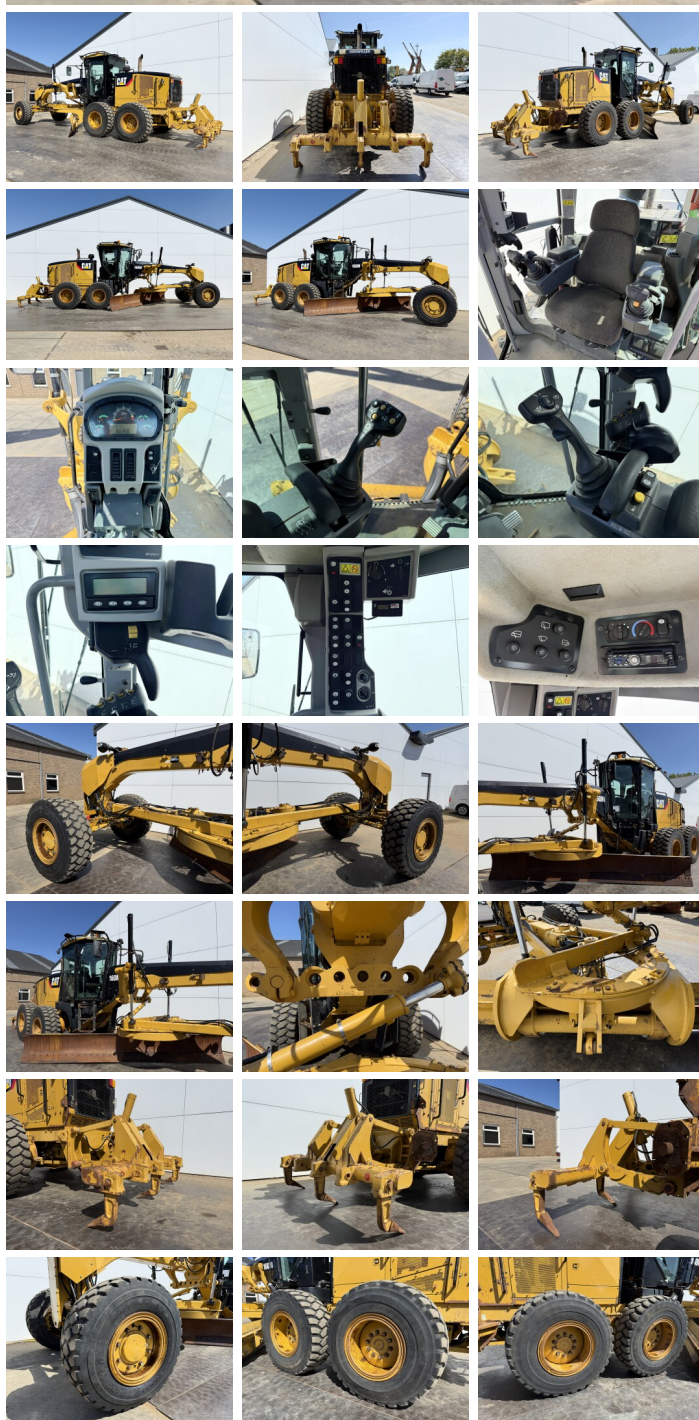

Banden / Rupsen

40%	40%	17.5R25
40%	40%	17.5R25
40%	40%	17.5R25