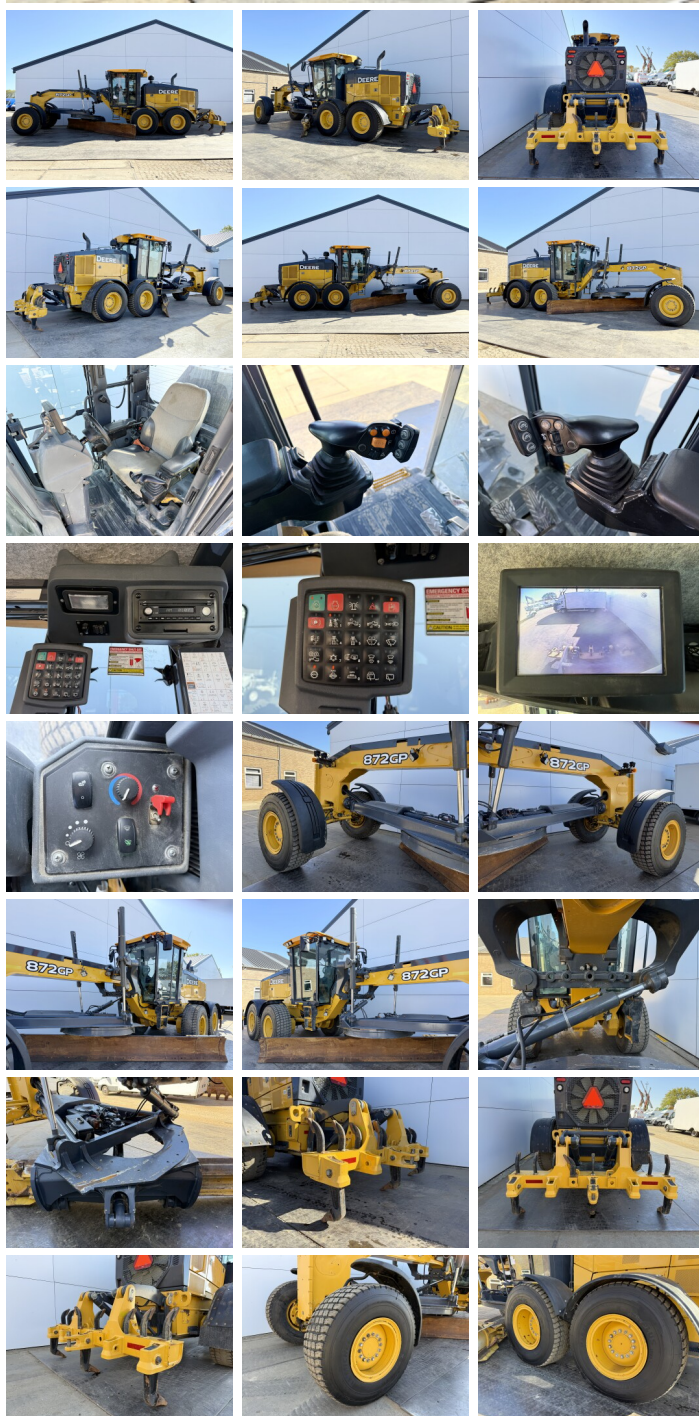

Banden / Rupsen

40% 40%	17.5R25
40% 40%	17.5R25