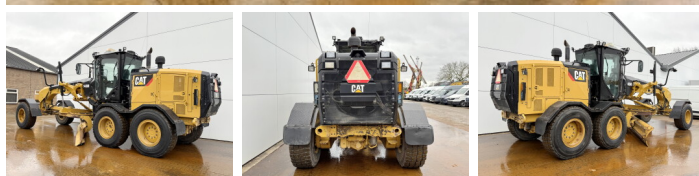

Algemeen

?? 140M3
???????????????? Veldhoven, Netherlands
Certificaat EPA
Available at Boss Machinery! This Caterpillar 140M3 Grader from 2018 has an engine power of 189 kW and counts 8892 operational hours. The total weight of this Caterpillar 140M3 is 17680 kg and the dimensions are 8.91 x 2.88 x 3.49. Furthermore, this 140M3 is equipped with Radio, Bluetooth, ??????, Climate Control, AdBlue, Camera, Dodatna hidrauli?ka funkcija. The Caterpillar Grader also has a EPA marking. Do you want more information or do you want to try the Caterpillar 140M3 at our yard? Please let us know.