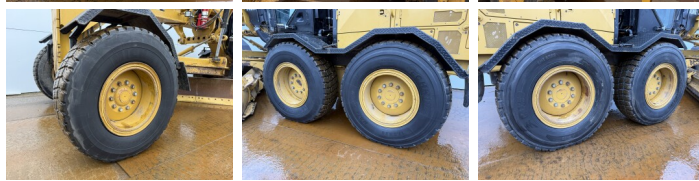

Banden / Rupsen

40% 40% 17.5R25
40% 40% 17.5R25
40% 40% 17.5R25