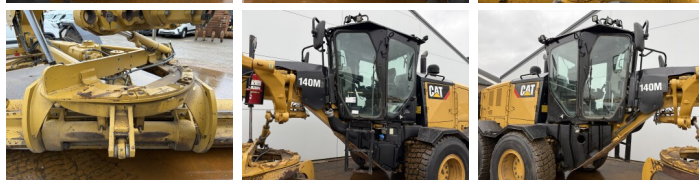

Banden / Rupsen

40% 40% 17.5R25
40% 40% 17.5R25
40% 40% 17.5R25