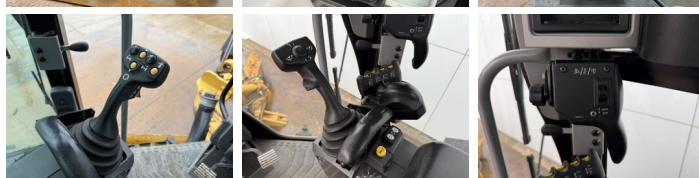

Algemeen

?? 140M3
???????????????? Veldhoven, Netherlands
Certificaat EPA
Available at Boss Machinery! This Caterpillar 140M3 Grader from 2018 has an engine power of 189 kW and counts 8892 operational hours. The total weight of this Caterpillar 140M3 is 17680 kg and the dimensions are 8.91 x 2.88 x 3.49. Furthermore, this 140M3 is equipped with Radio, Bluetooth, ??????, Climate Control, AdBlue, Camera, Dodatna hidrauli?ka funkcija. The Caterpillar Grader also has a EPA marking. Do you want more information or do you want to try the Caterpillar 140M3 at our yard? Please let us know.