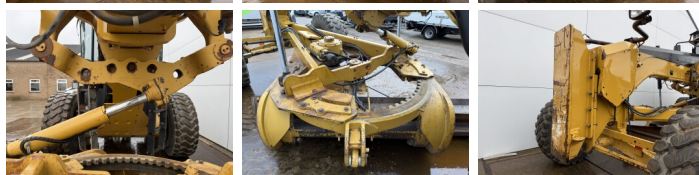

Opties

AdBlue