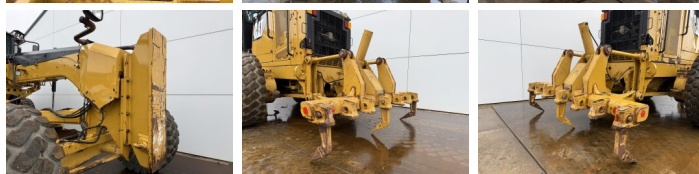

Opties

AdBlue