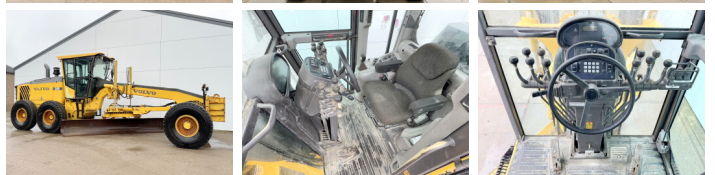

Opties

????????