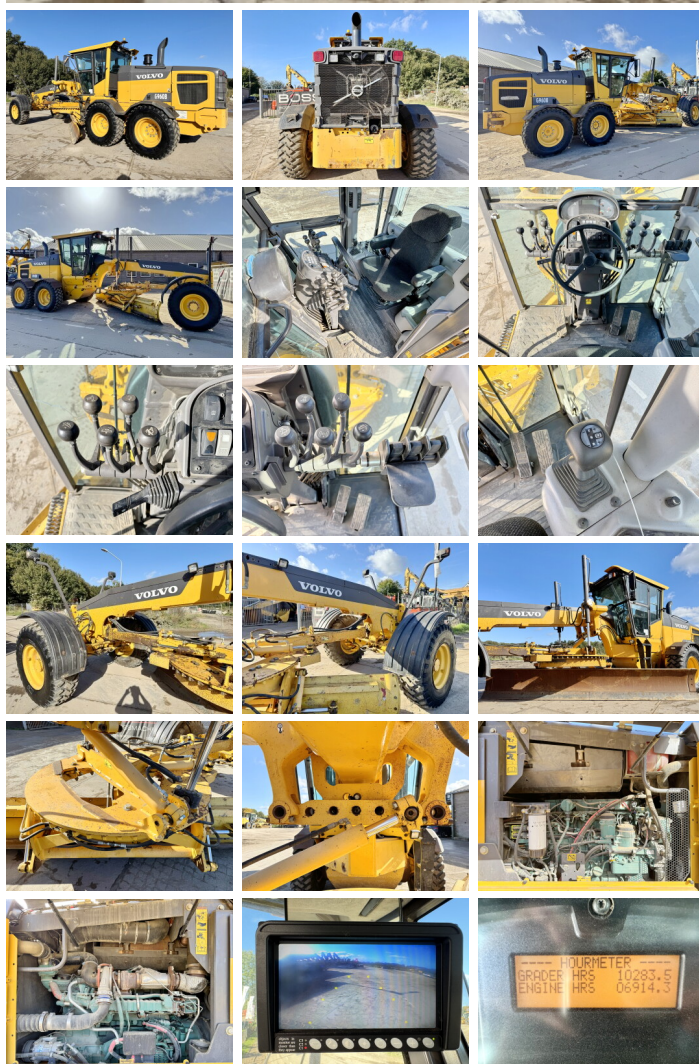

Banden / Rupsen

60% 60% 17.5R25
60% 60% 17.5R25
60% 60% 17.5R25