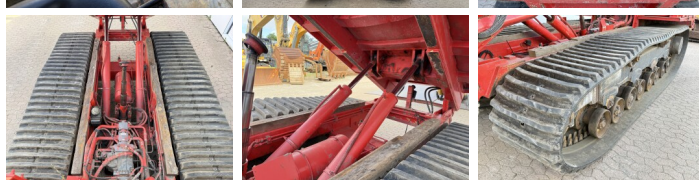

LD700
Veldhoven, Netherlands
Available at Boss Machinery! This Mitsubishi LD700 Dump Truck from 1994 has an engine power of 150 kW and counts 8960 operational hours. The total weight of this Mitsubishi LD700 is 10500 kg and the dimensions are 5.20 x 2.60 x 3.00. Furthermore, this LD700 is equipped with ??????. Do you want more information or do you want to try the Mitsubishi LD700 at our yard? Please let us know.