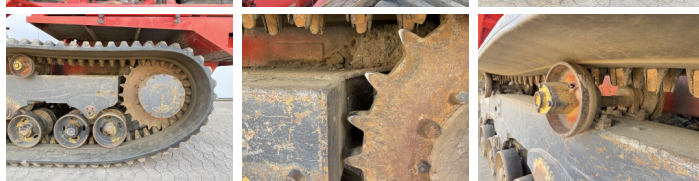

LD700
Veldhoven, Netherlands
Available at Boss Machinery! This Mitsubishi LD700 Dump Truck from 1994 has an engine power of 150 kW and counts 8960 operational hours. The total weight of this Mitsubishi LD700 is 10500 kg and the dimensions are 5.20 x 2.60 x 3.00. Furthermore, this LD700 is equipped with ??????. Do you want more information or do you want to try the Mitsubishi LD700 at our yard? Please let us know.