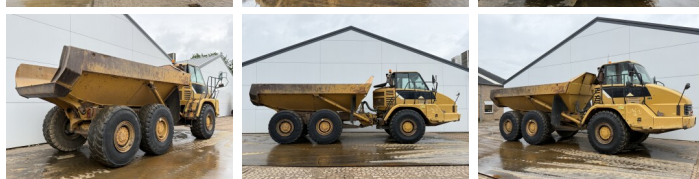

Banden / Rupsen

30% 30% 23.5R25
10% 10% 23.5R25
10% 10% 23.5R25