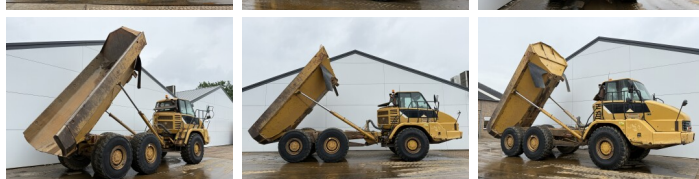

Banden / Rupsen

30% 30% 23.5R25
10% 10% 23.5R25
10% 10% 23.5R25