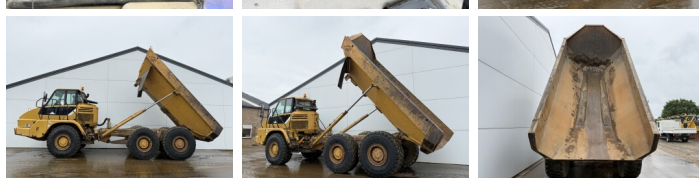

Banden / Rupsen

30% 30% 23.5R25
10% 10% 23.5R25
10% 10% 23.5R25