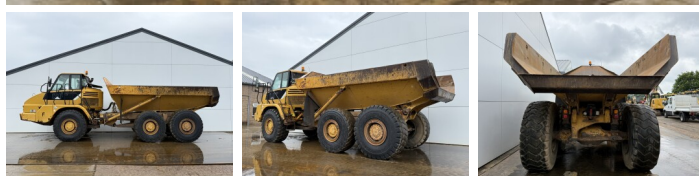

Banden / Rupsen

30% 30% 23.5R25
10% 10% 23.5R25
10% 10% 23.5R25