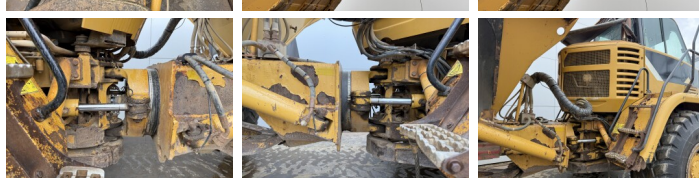

Banden / Rupsen

30% 30% 23.5R25
10% 10% 23.5R25
10% 10% 23.5R25