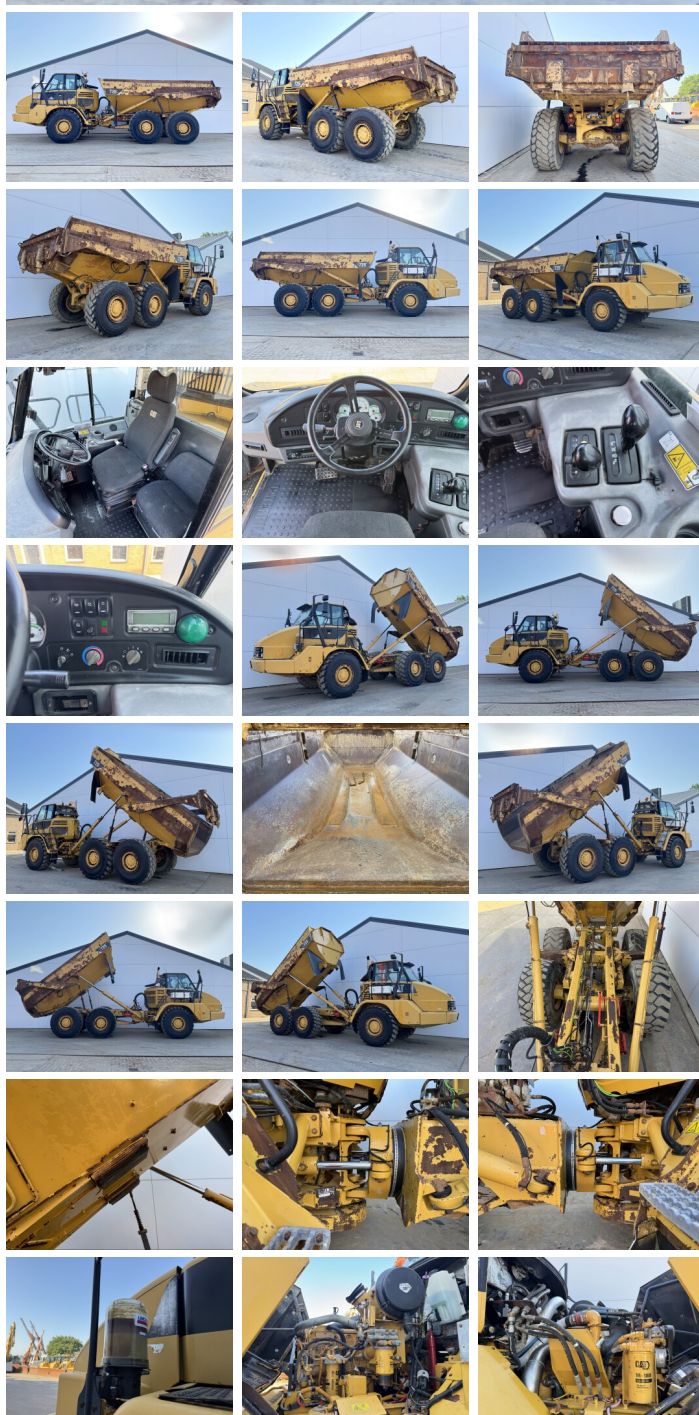

Banden / Rupsen

20% 20% 23.5R25
10% 10% 23.5R25