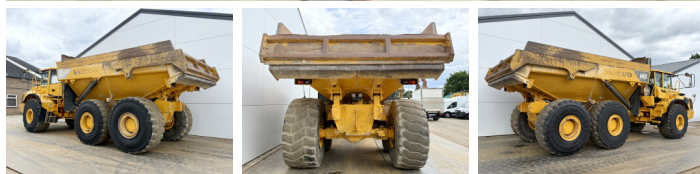

Opties

Heated Seat