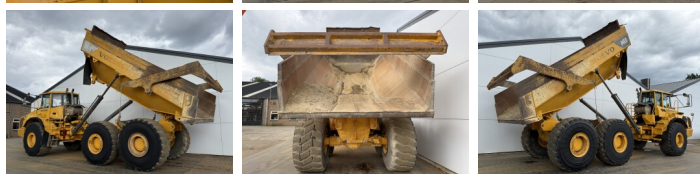

Opties

Heated Seat