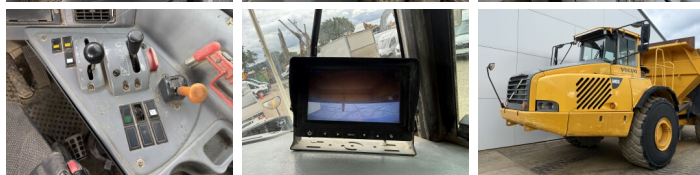

Opties

Heated Seat