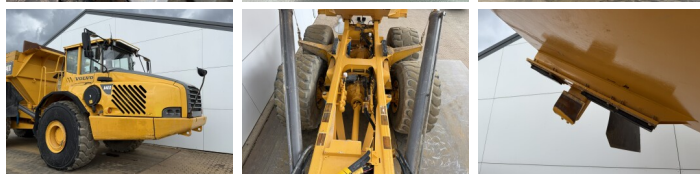

Opties

Heated Seat