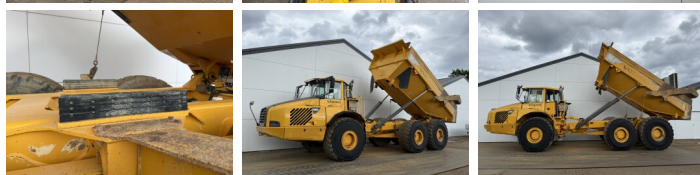

Opties

Heated Seat