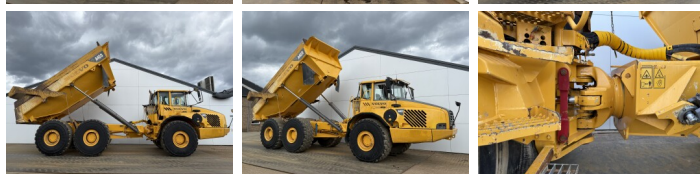

Opties

Heated Seat