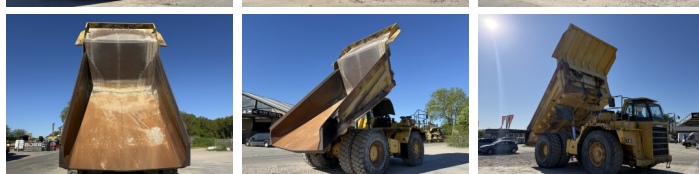

Opties

Heated Seat
?????????