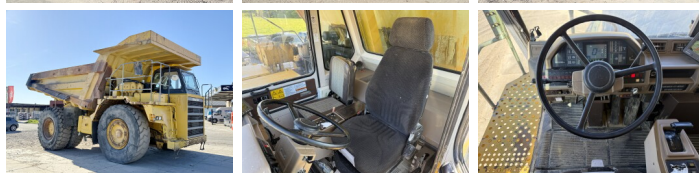

Opties

Heated Seat
?????????