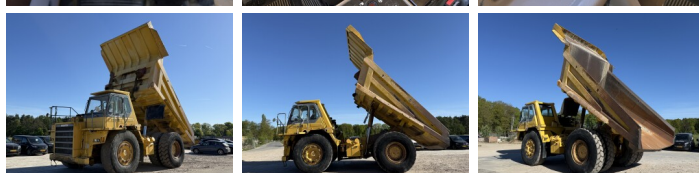

Opties

Heated Seat
?????????