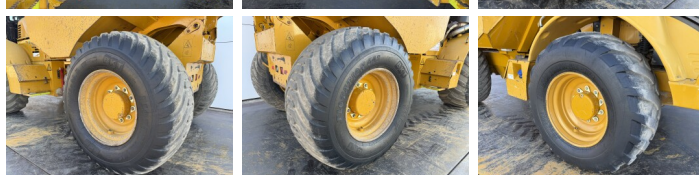

Opties

Radio	
????????