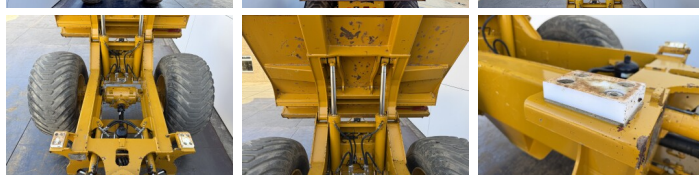

Opties

Radio	
????????