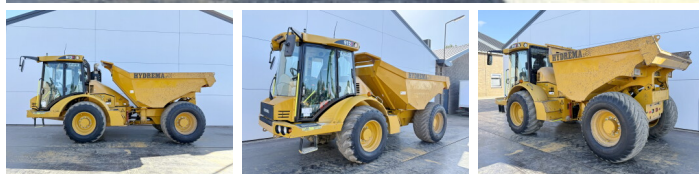

Opties

Radio	
????????