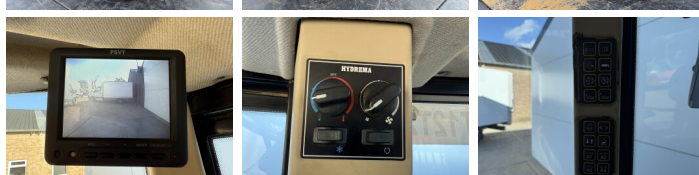

Opties

Radio	
????????