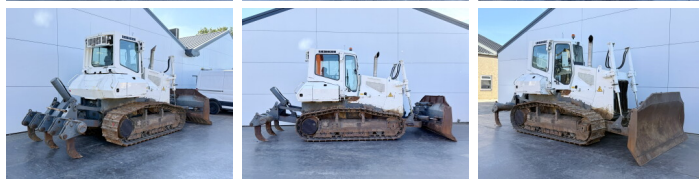

Algemeen

???	PR724
????????????????	Veldhoven, Netherlands
Certificaat	CE + EPA

Available at Boss Machinery! This Liebherr PR724 Dozer from 2008 has an engine power of 140 kW and counts 11613 operational hours. The total weight of this Liebherr PR724 is 18500 kg and the dimensions are 6.94 x 2.42 x 3.38. Furthermore, this PR724 is equipped with Ripper Valve, Camera. The Liebherr Dozer also has a CE + EPA marking. Do you want more information or do you want to try the Liebherr PR724 at our yard? Please let us know.