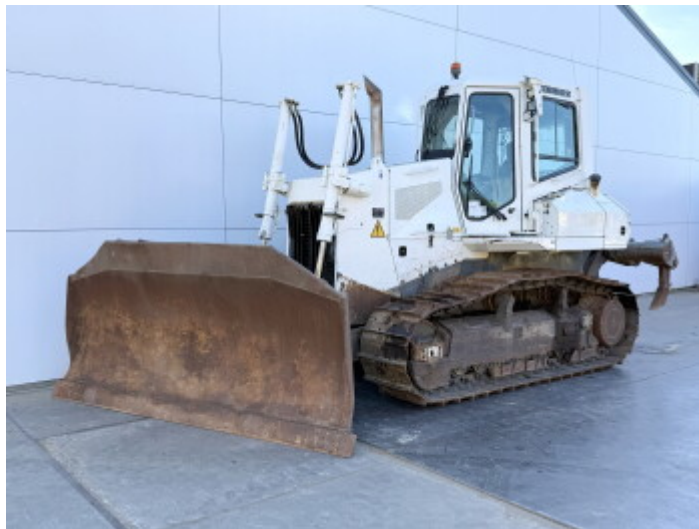

## Algemeen

???	PR724
????????????????	Veldhoven, Netherlands
Certificaat	CE + EPA

Available at Boss Machinery! This Liebherr PR724 Dozer from 2008 has an engine power of 140 kW and counts 11613 operational hours. The total weight of this Liebherr PR724 is 18500 kg and the dimensions are 6.94 x 2.42 x 3.38. Furthermore, this PR724 is equipped with Ripper Valve, Camera. The Liebherr Dozer also has a CE + EPA marking. Do you want more information or do you want to try the Liebherr PR724 at our yard? Please let us know.