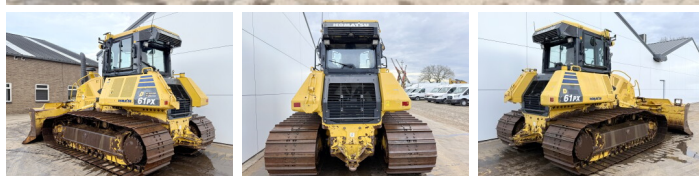

Algemeen

??? D61PX-24
???????????????? Veldhoven, Netherlands
Certificaat CE + EPA
Available at Boss Machinery! This Komatsu D61PX-24 Dozer from 2017 has an engine power of 126 kW and counts 9763 operational hours. The total weight of this Komatsu D61PX-24 is 19460 kg and the dimensions are 6.42 x 3.50 x 3.36. Furthermore, this D61PX-24 is equipped with Ripper Valve, Bluetooth, ??????, Climate Control, Camera, AdBlue, Radio. The Komatsu Dozer also has a CE + EPA marking. Do you want more information or do you want to try the Komatsu D61PX-24 at our yard? Please let us know.