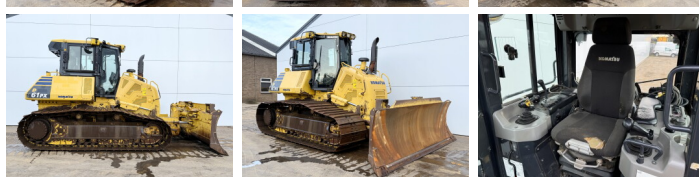

Algemeen

??? D61PX-24
???????????????? Veldhoven, Netherlands
Certificaat CE + EPA
Available at Boss Machinery! This Komatsu D61PX-24 Dozer from 2017 has an engine power of 126 kW and counts 9763 operational hours. The total weight of this Komatsu D61PX-24 is 19460 kg and the dimensions are 6.42 x 3.50 x 3.36. Furthermore, this D61PX-24 is equipped with Ripper Valve, Bluetooth, ??????, Climate Control, Camera, AdBlue, Radio. The Komatsu Dozer also has a CE + EPA marking. Do you want more information or do you want to try the Komatsu D61PX-24 at our yard? Please let us know.