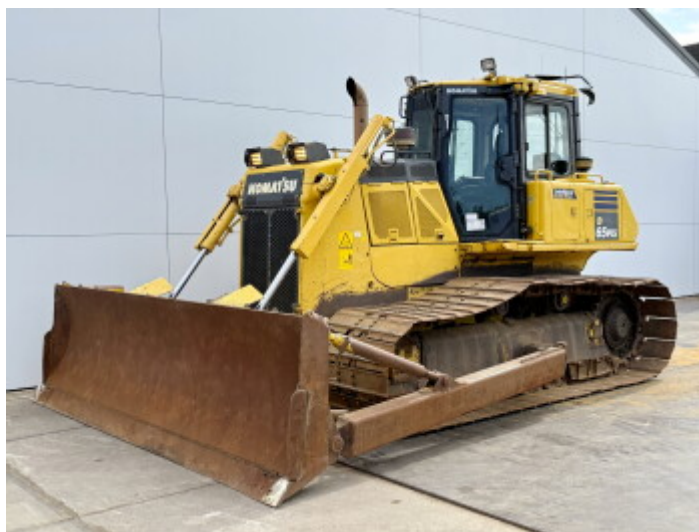

Opties

Radio