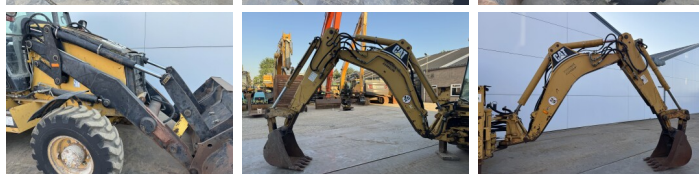

Banden / Rupsen

Opties

Dodatna hidrauli?ka funkcija