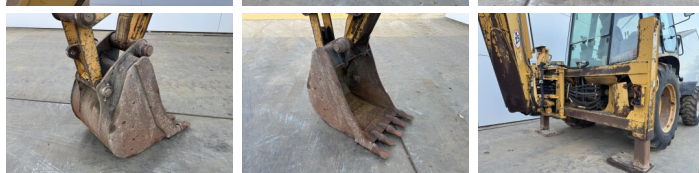

Banden / Rupsen

Opties

Dodatna hidrauli?ka funkcija