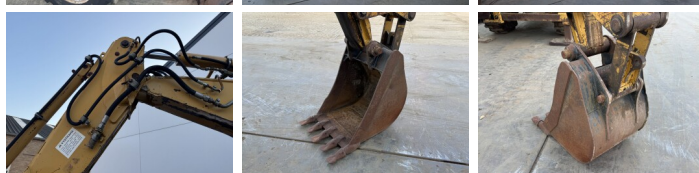

Banden / Rupsen

Opties

Dodatna hidrauli?ka funkcija