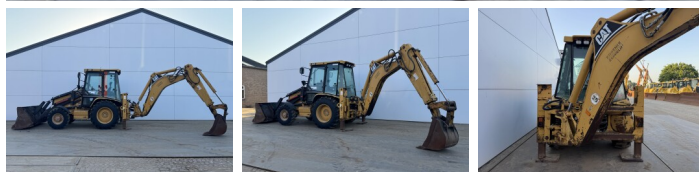

Banden / Rupsen

Opties

Dodatna hidrauli?ka funkcija