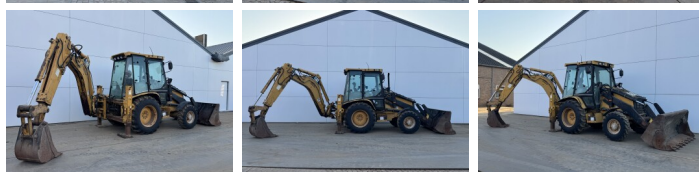

Banden / Rupsen

Opties

Dodatna hidrauli?ka funkcija