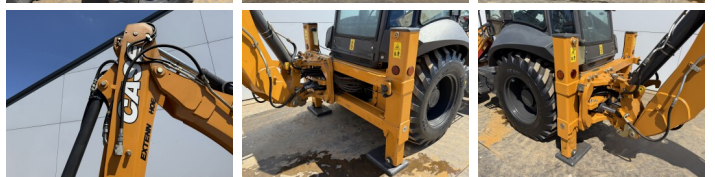

Opties

????????