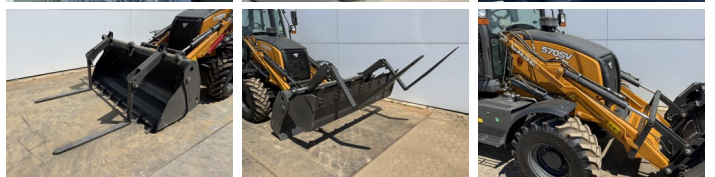

Opties

????????