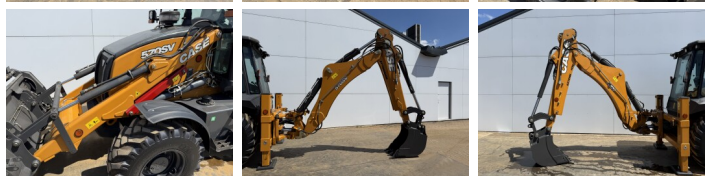

Opties

????????