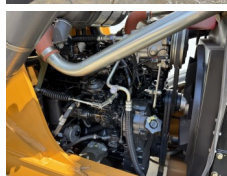

Opties

???????