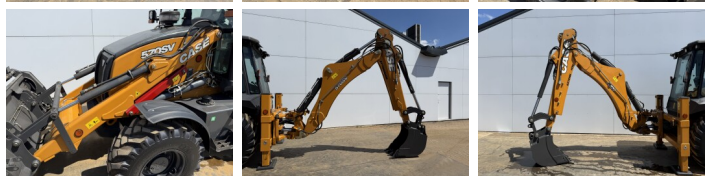

Opties

???????