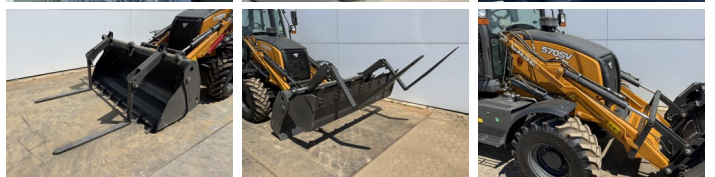

Opties

???????