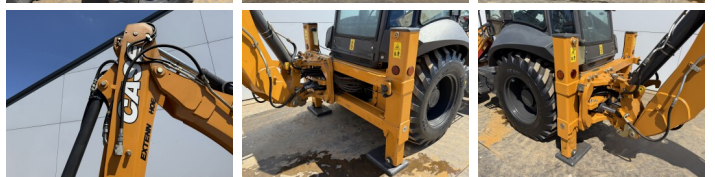

Opties

???????