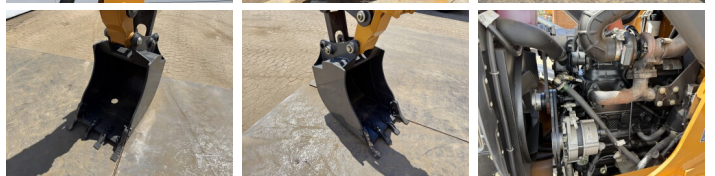

Opties

???????