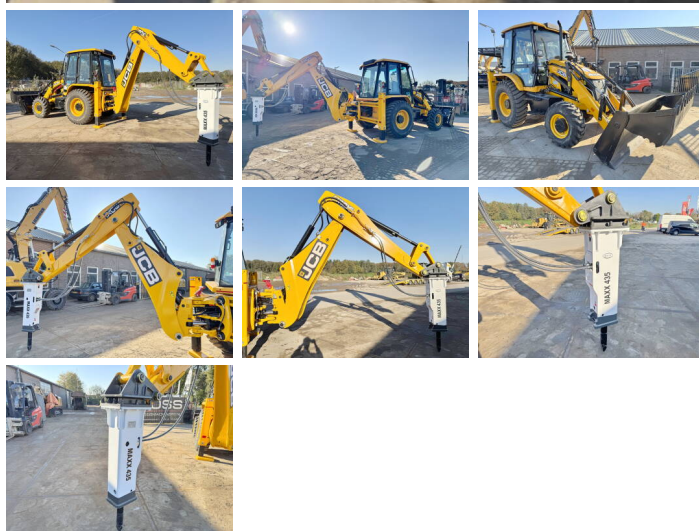

Algemeen

???

????????????????

Certificaat

?????????

3DX / 3CX 4WD + Maxx 435 Hammer
Veldhoven, Netherlands
NOT FOR SALE IN EU / NO CE MARK
Available at Boss Machinery! This used JCB 3DX / 3CX 4WD + Maxx 435 Hammer Backhoe Loader from 2025 has an engine power of 55 kW and counts 5 operational hours. The total weight of this JCB 3DX / 3CX 4WD + Maxx 435 Hammer is 7460 kg and the dimensions are 5.80 x 2.42 x 3.00. Furthermore, this 3DX / 3CX 4WD + Maxx 435 Hammer is equipped with Radio. The JCB Backhoe Loader also has a NOT FOR SALE IN EU / NO CE MARK marking. Do you want more information or do you want to try the JCB 3DX / 3CX 4WD + Maxx 435 Hammer at our yard? Please let us know.