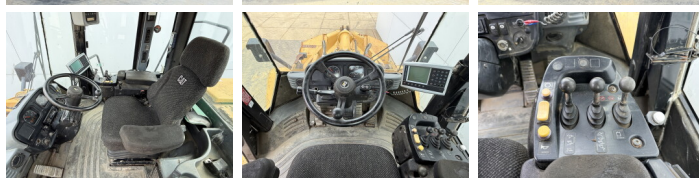

Caterpillar

Caterpillar 950H

€ 44.500???

2007
BM007848
11.153

Algemeen

950H
Veldhoven, Netherlands
CE
Available at Boss Machinery! This Caterpillar 950H Wheel Loader from 2007 has an engine power of 146 kW and counts 11153 operational hours. The total weight of this Caterpillar 950H is 18500 kg and the dimensions are 8.11 x 2.93 x 3.44. Furthermore, this 950H is equipped with 3rd Function , Radio, Weighing system, . The Caterpillar Wheel Loader also has a CE marking. Do you want more information or do you want to try the Caterpillar 950H at our yard? Please let us know.

Maten / Gewichten

8.11 x 2.93 x 3.44
18500

Motor informatie

Caterpillar
C7
6
146

Banden / Rupsen

23.5-25
23.5-25

Opties

3rd Function
Radio