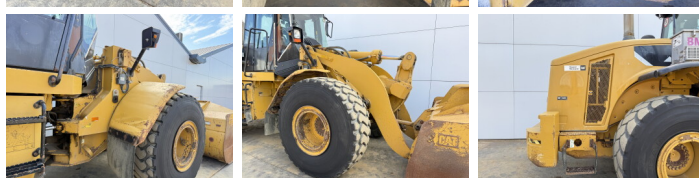

Caterpillar

Caterpillar 950H

€ 44.500???

2007
BM007848
11.153

Algemeen

950H
Veldhoven, Netherlands
CE
Available at Boss Machinery! This Caterpillar 950H Wheel Loader from 2007 has an engine power of 146 kW and counts 11153 operational hours. The total weight of this Caterpillar 950H is 18500 kg and the dimensions are 8.11 x 2.93 x 3.44. Furthermore, this 950H is equipped with 3rd Function , Radio, Weighing system, . The Caterpillar Wheel Loader also has a CE marking. Do you want more information or do you want to try the Caterpillar 950H at our yard? Please let us know.

Maten / Gewichten

8.11 x 2.93 x 3.44
18500

Motor informatie

Caterpillar
C7
6
146

Banden / Rupsen

23.5-25
23.5-25

Opties

3rd Function
Radio