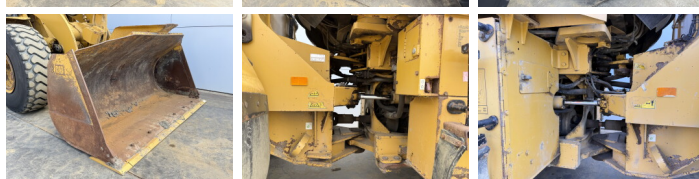

Caterpillar

Caterpillar 950H

€ 44.500???

2007
BM007848
11.153

Algemeen

950H
Veldhoven, Netherlands
CE
Available at Boss Machinery! This Caterpillar 950H Wheel Loader from 2007 has an engine power of 146 kW and counts 11153 operational hours. The total weight of this Caterpillar 950H is 18500 kg and the dimensions are 8.11 x 2.93 x 3.44. Furthermore, this 950H is equipped with 3rd Function , Radio, Weighing system, . The Caterpillar Wheel Loader also has a CE marking. Do you want more information or do you want to try the Caterpillar 950H at our yard? Please let us know.

Maten / Gewichten

8.11 x 2.93 x 3.44
18500

Motor informatie

Caterpillar
C7
6
146

Banden / Rupsen

23.5-25
23.5-25

Opties

3rd Function
Radio