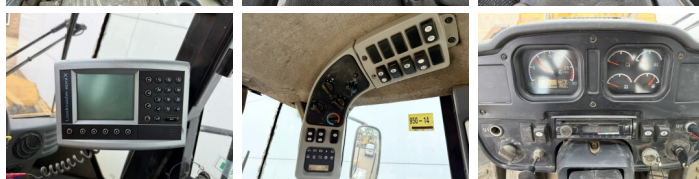

Caterpillar

Caterpillar 950H

€ 44.500???

2007
BM007848
11.153

Algemeen

950H
Veldhoven, Netherlands
CE
Available at Boss Machinery! This Caterpillar 950H Wheel Loader from 2007 has an engine power of 146 kW and counts 11153 operational hours. The total weight of this Caterpillar 950H is 18500 kg and the dimensions are 8.11 x 2.93 x 3.44. Furthermore, this 950H is equipped with 3rd Function , Radio, Weighing system, . The Caterpillar Wheel Loader also has a CE marking. Do you want more information or do you want to try the Caterpillar 950H at our yard? Please let us know.

Maten / Gewichten

8.11 x 2.93 x 3.44
18500

Motor informatie

Caterpillar
C7
6
146

Banden / Rupsen

23.5-25
23.5-25

Opties

3rd Function
Radio