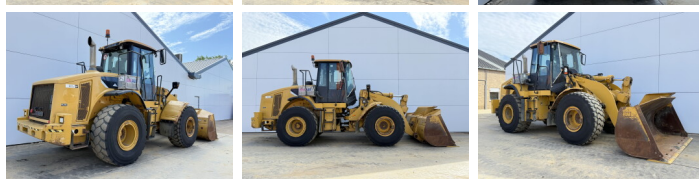

Caterpillar

Caterpillar 950H

€ 44.500???

2007
BM007848
11.153

Algemeen

950H
Veldhoven, Netherlands
CE
Available at Boss Machinery! This Caterpillar 950H Wheel Loader from 2007 has an engine power of 146 kW and counts 11153 operational hours. The total weight of this Caterpillar 950H is 18500 kg and the dimensions are 8.11 x 2.93 x 3.44. Furthermore, this 950H is equipped with 3rd Function , Radio, Weighing system, . The Caterpillar Wheel Loader also has a CE marking. Do you want more information or do you want to try the Caterpillar 950H at our yard? Please let us know.

Maten / Gewichten

8.11 x 2.93 x 3.44
18500

Motor informatie

Caterpillar
C7
6
146

Banden / Rupsen

23.5-25
23.5-25

Opties

3rd Function
Radio