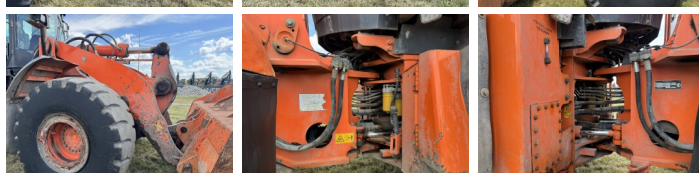

Banden / Rupsen

40% 40%	26.5R25
40% 40%	26.5R25