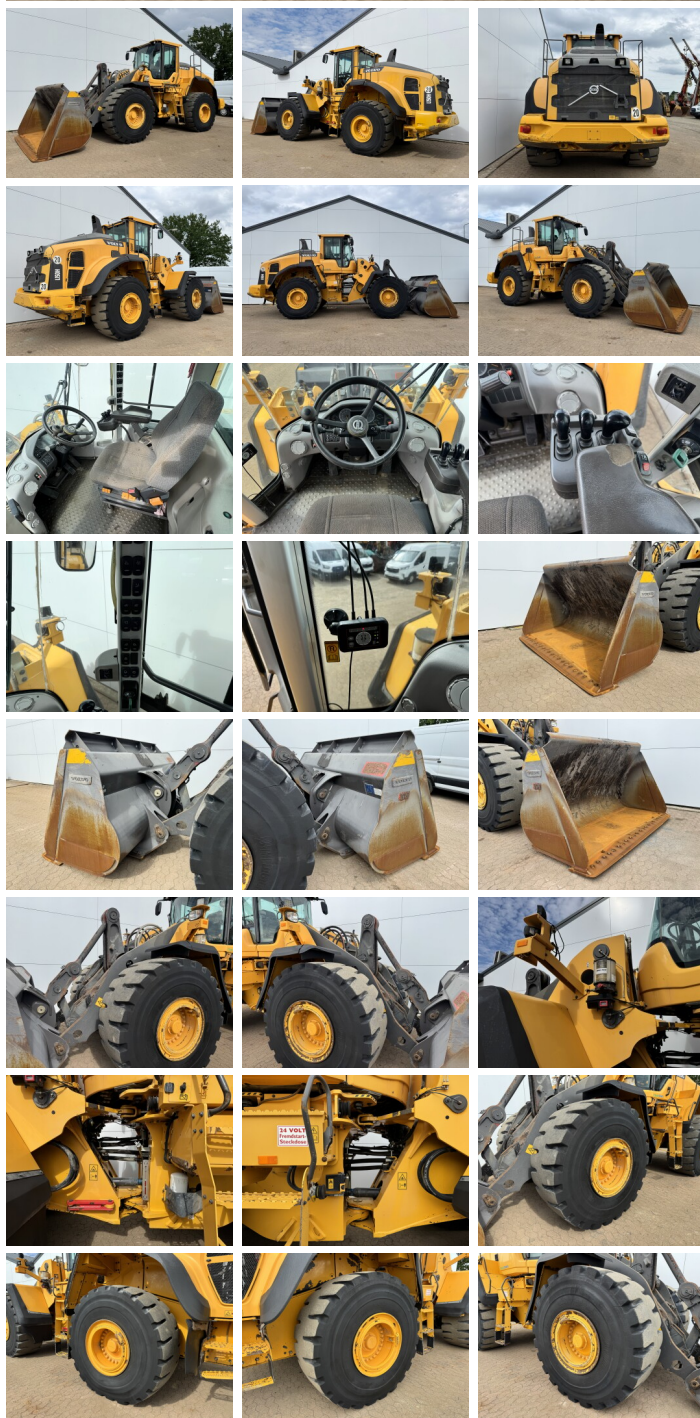

Banden / Rupsen

60% 60%	26.5R25