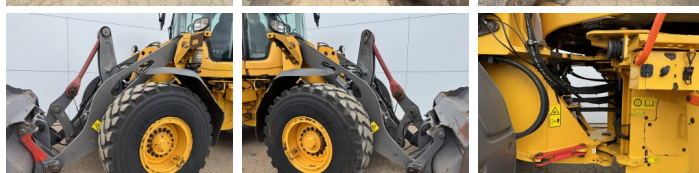

Volvo

Volvo L90H

€ 74.500???

2018
BM007811
14.124

Algemeen

L90H
 Veldhoven, Netherlands
 CE
 Available at Boss Machinery! This Volvo L90H Wheel Loader from 2018 has an engine power of 120 kW and counts 14124 operational hours. The total weight of this Volvo L90H is 17000 kg and the dimensions are 7.87 x 2.75 x 3.30. Furthermore, this L90H is equipped with Camera, Heated Seat, Radio, Climate Control. The Volvo Wheel Loader also has a CE marking. Do you want more information or do you want to try the Volvo L90H at our yard? Please let us know.

Maten / Gewichten

7.87 x 2.75 x 3.30
 17000

Technische informatie

German Machine
 4x4

Motor informatie

Volvo
 D6J
 6
 120

Banden / Rupsen

70% 70%
 20.5R25