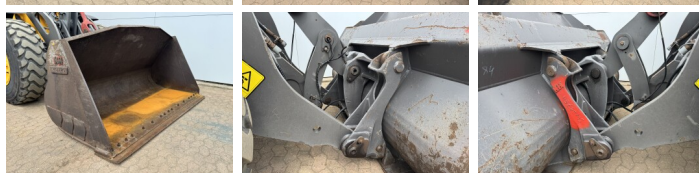

Volvo

Volvo L90H

€ 74.500???

2018
BM007811
14.124

Algemeen

L90H
 Veldhoven, Netherlands
 CE
 Available at Boss Machinery! This Volvo L90H Wheel Loader from 2018 has an engine power of 120 kW and counts 14124 operational hours. The total weight of this Volvo L90H is 17000 kg and the dimensions are 7.87 x 2.75 x 3.30. Furthermore, this L90H is equipped with Camera, Heated Seat, Radio, Climate Control. The Volvo Wheel Loader also has a CE marking. Do you want more information or do you want to try the Volvo L90H at our yard? Please let us know.

Maten / Gewichten

7.87 x 2.75 x 3.30
 17000

Technische informatie

German Machine
 4x4

Motor informatie

Volvo
 D6J
 6
 120

Banden / Rupsen

70% 70%
 20.5R25