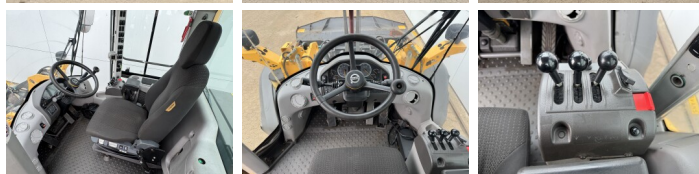

Volvo

Volvo L90H

€ 74.500???

2018
BM007811
14.124

Algemeen

L90H
 Veldhoven, Netherlands
 CE
 Available at Boss Machinery! This Volvo L90H Wheel Loader from 2018 has an engine power of 120 kW and counts 14124 operational hours. The total weight of this Volvo L90H is 17000 kg and the dimensions are 7.87 x 2.75 x 3.30. Furthermore, this L90H is equipped with Camera, Heated Seat, Radio, Climate Control. The Volvo Wheel Loader also has a CE marking. Do you want more information or do you want to try the Volvo L90H at our yard? Please let us know.

Maten / Gewichten

7.87 x 2.75 x 3.30
 17000

Technische informatie

German Machine
 4x4

Motor informatie

Volvo
 D6J
 6
 120

Banden / Rupsen

70% 70%
 20.5R25

70% 70%

20.5R25

Opties

?????? ??????

Camera

Heated Seat

?????\?????

Radio