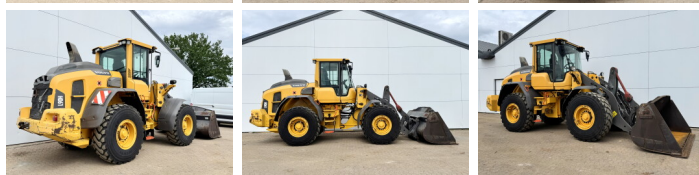

Volvo

Volvo L90H

€ 74.500???

2018
BM007811
14.124

Algemeen

L90H
 Veldhoven, Netherlands
 CE
 Available at Boss Machinery! This Volvo L90H Wheel Loader from 2018 has an engine power of 120 kW and counts 14124 operational hours. The total weight of this Volvo L90H is 17000 kg and the dimensions are 7.87 x 2.75 x 3.30. Furthermore, this L90H is equipped with Camera, Heated Seat, Radio, Climate Control. The Volvo Wheel Loader also has a CE marking. Do you want more information or do you want to try the Volvo L90H at our yard? Please let us know.

Maten / Gewichten

7.87 x 2.75 x 3.30
 17000

Technische informatie

German Machine
 4x4

Motor informatie

Volvo
 D6J
 6
 120

Banden / Rupsen

70% 70%
 20.5R25