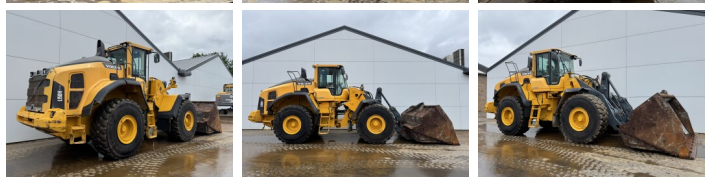

Volvo

## Algemeen

L150H  
 Veldhoven, Netherlands  
 CE  
 Available at Boss Machinery! This Volvo L150H Wheel Loader from 2015 has an engine power of 220 kW and counts 10395 operational hours. The total weight of this Volvo L150H is 26100 kg and the dimensions are 9.09 x 3.23 x 3.59. Furthermore, this L150H is equipped with 3rd Function, Climate Control, Radio, Camera, Electrical Mirrors, Bluetooth. The Volvo Wheel Loader also has a CE marking. Do you want more information or do you want to try the Volvo L150H at our yard? Please let us know.