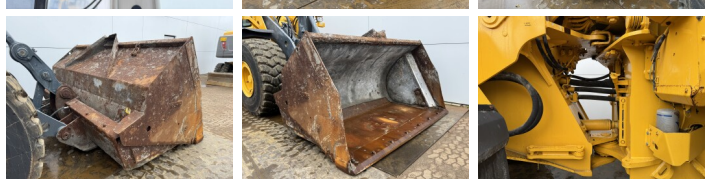

Motor informatie

Volvo
D13J
6
220