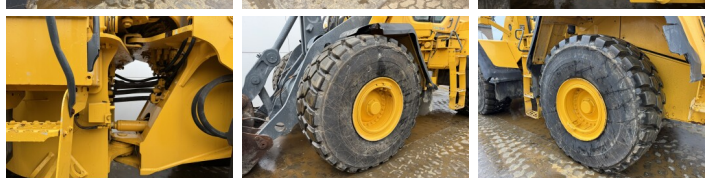

Banden / Rupsen

26.5R25
26.5R25