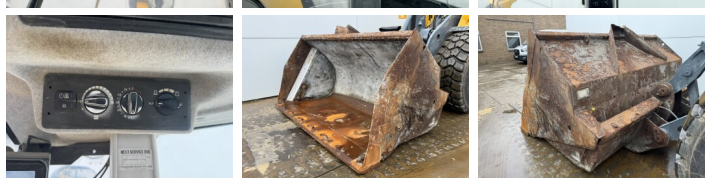

Technische informatie

4x4