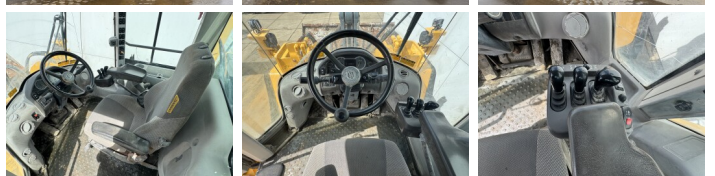

## Algemeen

L150H  
 Veldhoven, Netherlands  
 CE  
 Available at Boss Machinery! This Volvo L150H Wheel Loader from 2015 has an engine power of 220 kW and counts 10395 operational hours. The total weight of this Volvo L150H is 26100 kg and the dimensions are 9.09 x 3.23 x 3.59. Furthermore, this L150H is equipped with 3rd Function, Climate Control, Radio, Camera, Electrical Mirrors, Bluetooth. The Volvo Wheel Loader also has a CE marking. Do you want more information or do you want to try the Volvo L150H at our yard? Please let us know.