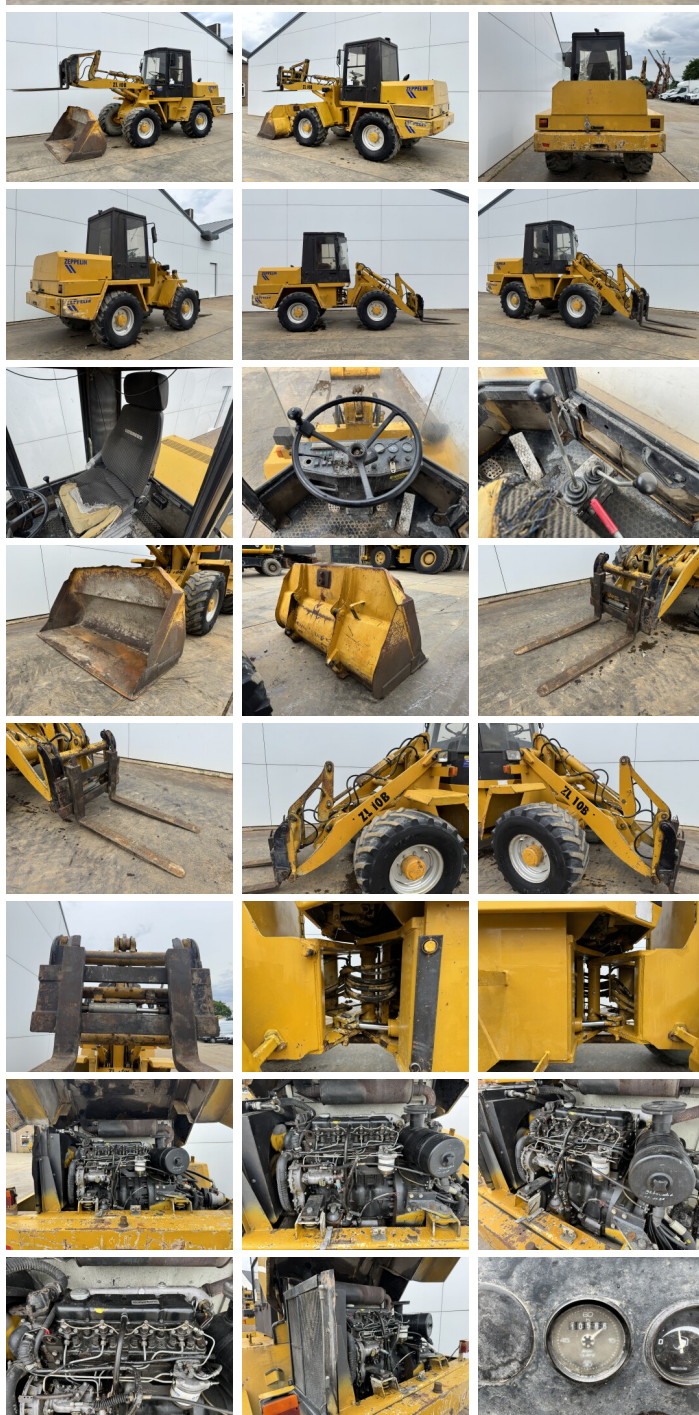

Banden / Rupsen

425/75R20
425/75R20