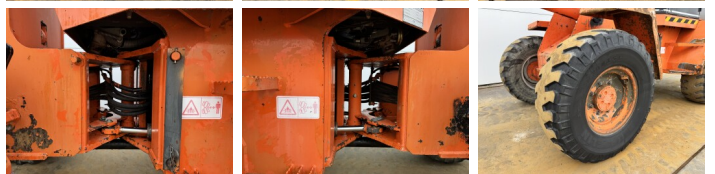

Schaeff

Schaeff ZL110

€ 14.000???

1998
BM007445
19.205

Algemeen

ZL110
Veldhoven, Netherlands
CE
Available at Boss Machinery! This Schaeff ZL110 Wheel Loader from 1998 has an engine power of 59 kW and counts 19205 operational hours. The total weight of this Schaeff ZL110 is 6300 kg and the dimensions are 5.91 x 1.98 x 2.76. Furthermore, this ZL110 is equipped with. The Schaeff Wheel Loader also has a CE marking. Do you want more information or do you want to try the Schaeff ZL110 at our yard? Please let us know.

Maten / Gewichten

6300
5.91 x 1.98 x 2.76

Technische informatie

4x4

Motor informatie

Perkins
1004.4
4
59

Banden / Rupsen

375/75R20
375/75R20