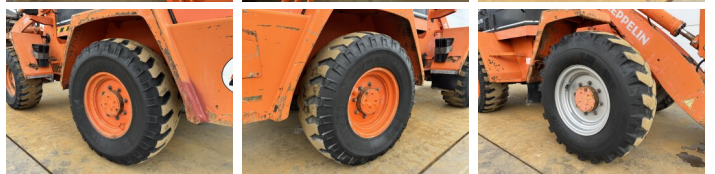

Schaeff

Schaeff ZL110

€ 14.000???

1998
BM007445
19.205

Algemeen

ZL110
Veldhoven, Netherlands
CE
Available at Boss Machinery! This Schaeff ZL110 Wheel Loader from 1998 has an engine power of 59 kW and counts 19205 operational hours. The total weight of this Schaeff ZL110 is 6300 kg and the dimensions are 5.91 x 1.98 x 2.76. Furthermore, this ZL110 is equipped with. The Schaeff Wheel Loader also has a CE marking. Do you want more information or do you want to try the Schaeff ZL110 at our yard? Please let us know.

Maten / Gewichten

6300
5.91 x 1.98 x 2.76

Technische informatie

4x4

Motor informatie

Perkins
1004.4
4
59

Banden / Rupsen

375/75R20
375/75R20