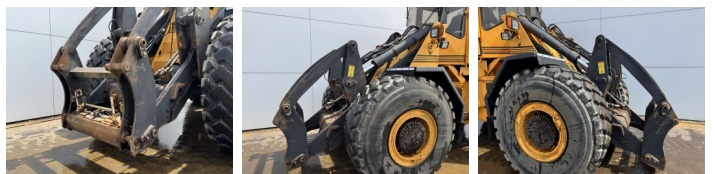

Ljungby Maskin

Ljungby Maskin L18

€ 29.500???

2004
BM007682
7.395

Algemeen

L18
Veldhoven, Netherlands
CE
Available at Boss Machinery! This Ljungby Maskin L18 Wheel Loader from 2004 has an engine power of 200 kW and counts 7395 operational hours. The total weight of this Ljungby Maskin L18 is 18100 kg and the dimensions are 6.49 x 2.68 x 3.39. Furthermore, this L18 is equipped with CDC Steering, Radio, 4th Function, The Ljungby Maskin Wheel Loader also has a CE marking. Do you want more information or do you want to try the Ljungby Maskin L18 at our yard? Please let us know.

Maten / Gewichten

6.49 x 2.68 x 3.39
18100

Technische informatie

4x4

Motor informatie

Deutz
BF 6M 1013 FC
6
200

Banden / Rupsen

50% 50% 23.5R25