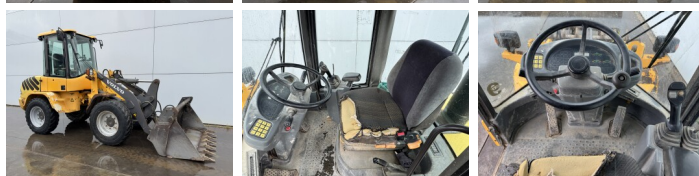

Banden / Rupsen

15%	15%	335/80R20
15%	15%	335/80R20