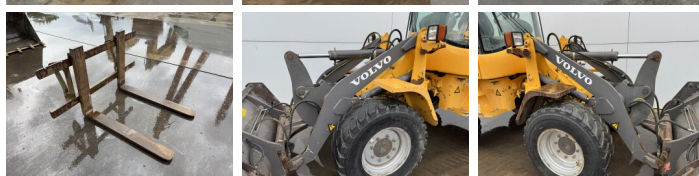

Banden / Rupsen

15%	15%	335/80R20
15%	15%	335/80R20