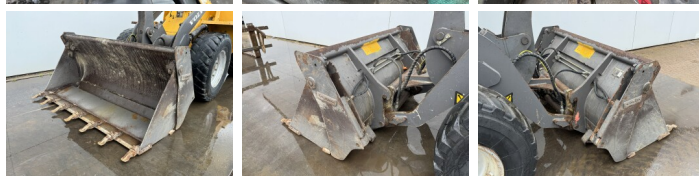

Banden / Rupsen

15%	15%	335/80R20
15%	15%	335/80R20