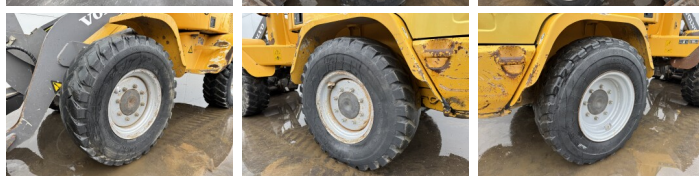

Banden / Rupsen

15%	15%	335/80R20
15%	15%	335/80R20