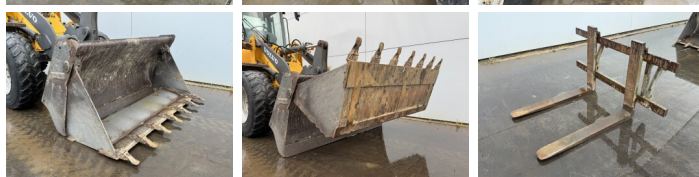

Banden / Rupsen

15%	15%	335/80R20
15%	15%	335/80R20