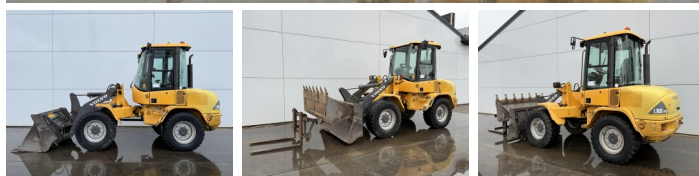

Banden / Rupsen

15%	15%	335/80R20
15%	15%	335/80R20