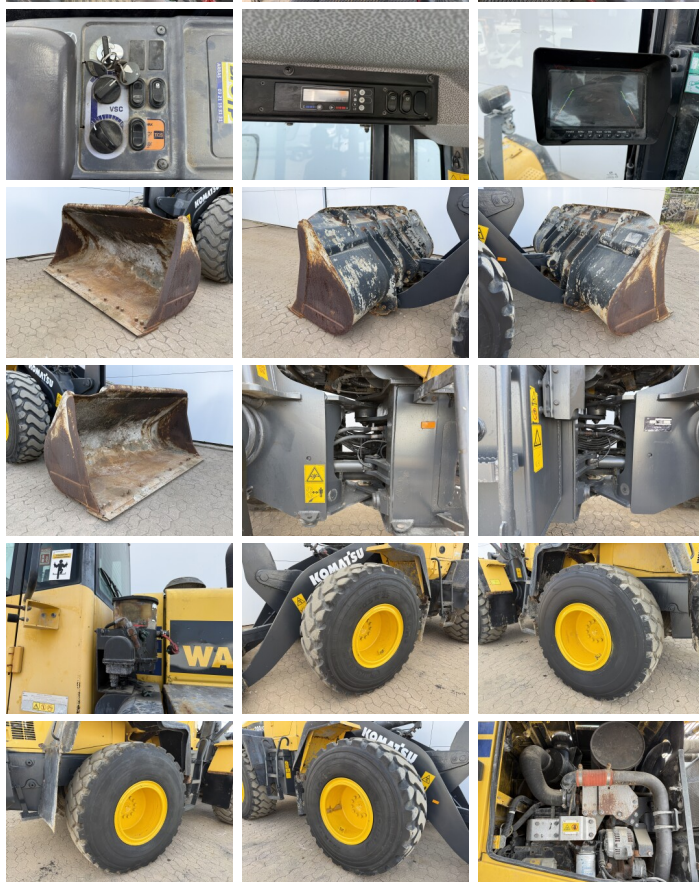

Komatsu

Komatsu WA200PZ-6

€ 32.500???

???	2014
????	BC000321
????	5.604

Algemeen

WA200PZ-6
 Veldhoven, Netherlands
 CE

Available at Boss Machinery! This Komatsu WA200PZ-6 Wheel Loader from 2014 has an engine power of 95 kW and counts 5604 operational hours. The total weight of this Komatsu WA200PZ-6 is 12600 kg and the dimensions are 7.15 x 2.53 x 3.20. Furthermore, this WA200PZ-6 is equipped with Bluetooth, Radio, Climate Control, etc. The Komatsu Wheel Loader also has a CE marking. Do you want more information or do you want to try the Komatsu WA200PZ-6 at our yard? Please let us know.

Maten / Gewichten

7.15 x 2.53 x 3.20
12600

Technische informatie

4x4

Motor informatie

Komatsu
SAA4D107E-1
4
95

Banden / Rupsen

30%	30%	20.5R25
20%	20%	20.5R25