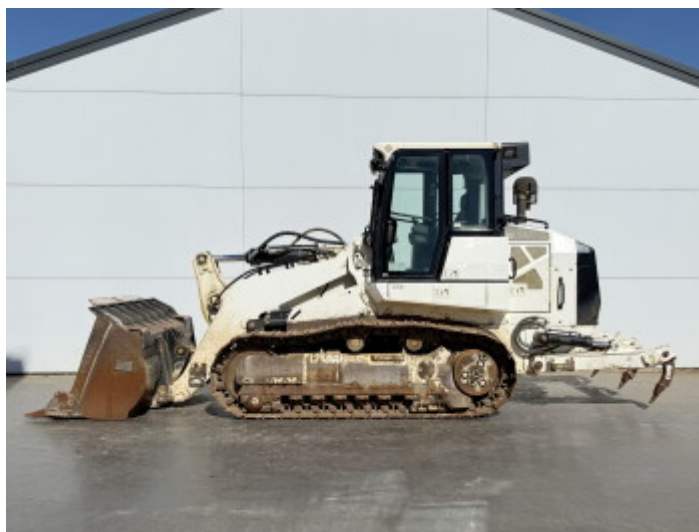

Caterpillar

Caterpillar 963D

€ 63.950???

2012
BC000317
11.329

Algemeen

963D
Veldhoven, Netherlands
CE
Available at Boss Machinery! This Caterpillar 963D Wheel Loader from 2012 has an engine power of 141 kW and counts 11329 operational hours. The total weight of this Caterpillar 963D is 20695 kg and the dimensions are 7.27 x 2.46 x 3.31. Furthermore, this 963D is equipped with Ripper Valve, Radio, and more. The Caterpillar Wheel Loader also has a CE marking. Do you want more information or do you want to try the Caterpillar 963D at our yard? Please let us know.

Maten / Gewichten

20695
7.27 x 2.46 x 3.31

Motor informatie

Caterpillar
C6.6
6
141

Banden / Rupsen

35
60
60
54

Opties

Ripper Valve
Radio
?????\?????