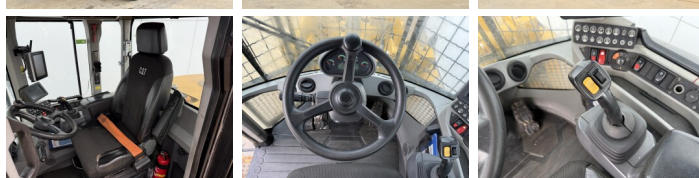

Caterpillar

Caterpillar 926M

€ 36.000???

2019
BM007219
14.991

Algemeen

926M
Veldhoven, Netherlands
CE + EPA

Available at Boss Machinery! This Caterpillar 926M Wheel Loader from 2019 has an engine power of 126 kW and counts 14991 operational hours. Always worked in The Netherlands. The total weight of this Caterpillar 926M is 13400 kg and the dimensions are 7.13 x 2.5 x 3.40. Furthermore, this 926M is equipped with Climate Control, Pressurised Cabin, Ventilated Seat, Heated Seat, Camera, Radio, Electrical Mirrors, Bluetooth, Weighing system. The Caterpillar Wheel Loader also has a CE + EPA marking. Do you want more information or do you want to try the Caterpillar 926M at our yard? Please let us know.

Opties

Climate Control
Pressurised Cabin
??????\?????
Ventilated Seat
Heated Seat
Camera
Radio
Electrical Mirrors
Bluetooth
Weighing system
?????? ??????
?????? ??????