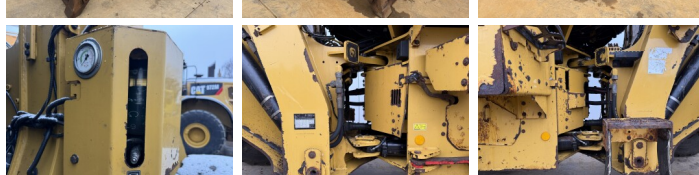

Caterpillar

Caterpillar 926M

€ 36.000???

2019
BM007219
14.991

Algemeen

926M
Veldhoven, Netherlands
CE + EPA

Available at Boss Machinery! This Caterpillar 926M Wheel Loader from 2019 has an engine power of 126 kW and counts 14991 operational hours. Always worked in The Netherlands. The total weight of this Caterpillar 926M is 13400 kg and the dimensions are 7.13 x 2.5 x 3.40. Furthermore, this 926M is equipped with Climate Control, Pressurised Cabin, Ventilated Seat, Heated Seat, Camera, Radio, Electrical Mirrors, Bluetooth, Weighing system. The Caterpillar Wheel Loader also has a CE + EPA marking. Do you want more information or do you want to try the Caterpillar 926M at our yard? Please let us know.

Maten / Gewichten

7.13 x 2.5 x 3.40
13400

Technische informatie

4x4

Motor informatie

Caterpillar
C7.1
6
126

Banden / Rupsen

10%	10%	20.5R25
10%	10%	20.5R25