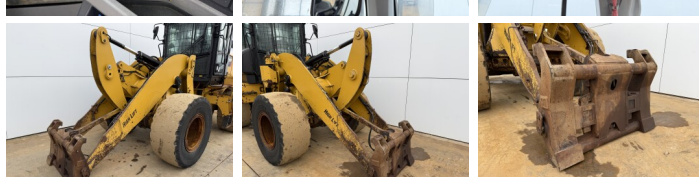

Caterpillar

Caterpillar 926M

€ 36.000???

2019
BM007219
14.991

Algemeen

926M
Veldhoven, Netherlands
CE + EPA

Available at Boss Machinery! This Caterpillar 926M Wheel Loader from 2019 has an engine power of 126 kW and counts 14991 operational hours. Always worked in The Netherlands. The total weight of this Caterpillar 926M is 13400 kg and the dimensions are 7.13 x 2.5 x 3.40. Furthermore, this 926M is equipped with Climate Control, Pressurised Cabin, Ventilated Seat, Heated Seat, Camera, Radio, Electrical Mirrors, Bluetooth, Weighing system. The Caterpillar Wheel Loader also has a CE + EPA marking. Do you want more information or do you want to try the Caterpillar 926M at our yard? Please let us know.

Maten / Gewichten

7.13 x 2.5 x 3.40
13400

Technische informatie

4x4

Motor informatie

Caterpillar
C7.1
6
126

Banden / Rupsen

10%	10%	20.5R25
10%	10%	20.5R25