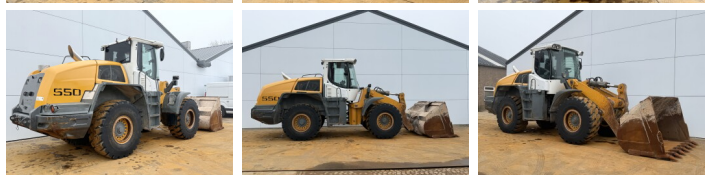

Banden / Rupsen

20.5R25
20.5R25