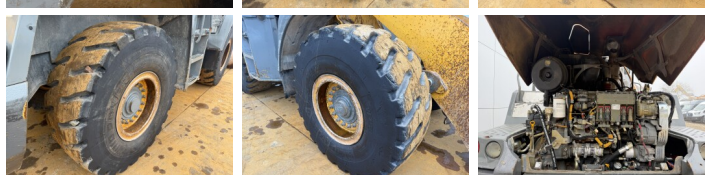

Banden / Rupsen

20.5R25
20.5R25