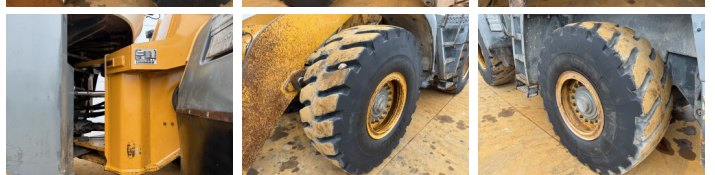

Banden / Rupsen

20.5R25
20.5R25