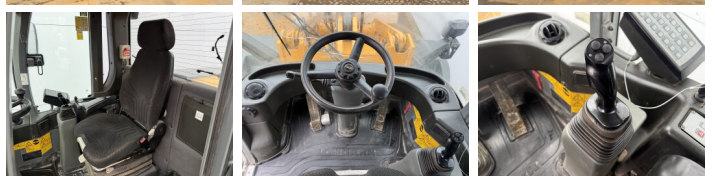

Banden / Rupsen

20.5R25
20.5R25