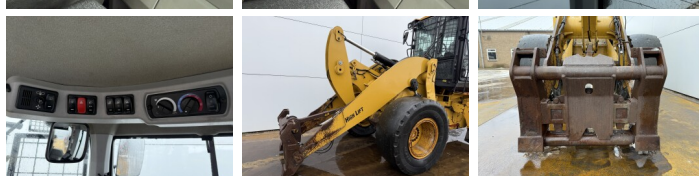

Motor informatie

Caterpillar
C7.1
6
114