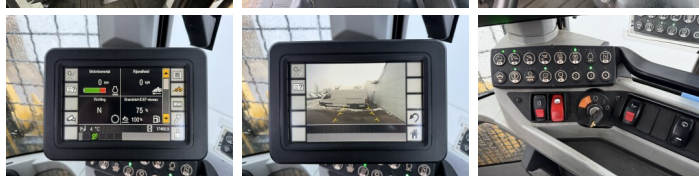

Motor informatie

Caterpillar
C7.1
6
114