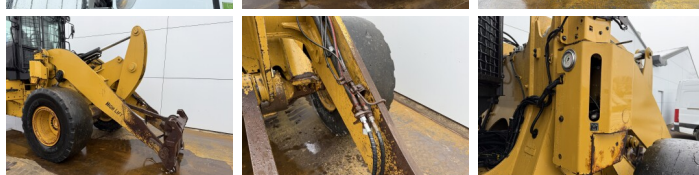

Caterpillar

Caterpillar 926M

€ 34.500???

2019
BM007220
17.460

Algemeen

926M
Veldhoven, Netherlands
CE + EPA

Available at Boss Machinery! This Caterpillar 926M Wheel Loader from 2019 has an engine power of 114 kW and counts 17460 operational hours. Always worked in The Netherlands. The total weight of this Caterpillar 926M is 13400 kg and the dimensions are 7.13 x 2.50 x 3.40. Furthermore, this 926M is equipped with Radio, Electrical Mirrors, Bluetooth, Weighing system, Climate Control, Ventilated Seat, Heated Seat, Camera, etc. The Caterpillar Wheel Loader also has a CE + EPA marking. Do you want more information or do you want to try the Caterpillar 926M at our yard? Please let us know.

Maten / Gewichten

13400
7.13 x 2.50 x 3.40

Technische informatie

4x4

Motor informatie

Caterpillar
C7.1
6
114

Banden / Rupsen

10%	10%	20.5R25
10%	10%	20.5R25