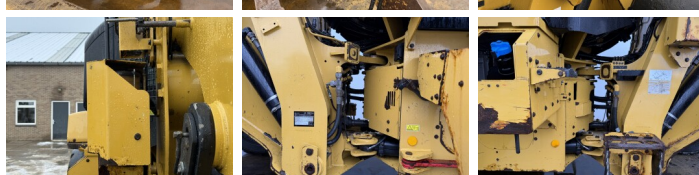

Caterpillar

Caterpillar 926M

€ 34.500???

2019
BM007220
17.460

Algemeen

926M
Veldhoven, Netherlands
CE + EPA

Available at Boss Machinery! This Caterpillar 926M Wheel Loader from 2019 has an engine power of 114 kW and counts 17460 operational hours. Always worked in The Netherlands. The total weight of this Caterpillar 926M is 13400 kg and the dimensions are 7.13 x 2.50 x 3.40. Furthermore, this 926M is equipped with Radio, Electrical Mirrors, Bluetooth, Weighing system, Climate Control, Ventilated Seat, Heated Seat, Camera, etc. The Caterpillar Wheel Loader also has a CE + EPA marking. Do you want more information or do you want to try the Caterpillar 926M at our yard? Please let us know.

Maten / Gewichten

13400
7.13 x 2.50 x 3.40

Technische informatie

4x4

Motor informatie

Caterpillar
C7.1
6
114

Banden / Rupsen

10%	10%	20.5R25
10%	10%	20.5R25