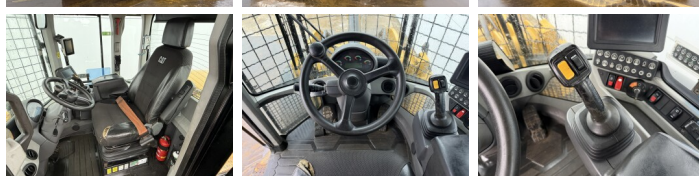

Motor informatie

Caterpillar
C7.1
6
114