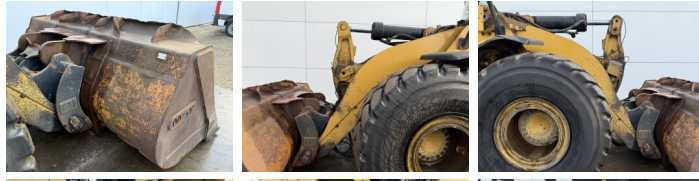

Available at Boss Machinery! This Caterpillar 966K Wheel Loader from 2012 has an engine power of 219 kW and counts 0 operational hours. The total weight of this Caterpillar 966K is 24000 kg and the dimensions are 8.57 x 3.08 x 3.59 . Furthermore, this 966K is equipped with Radio, Camera, 3rd Function , Bluetooth, Backup alarm, Climate Control, Joystick steering, The Caterpillar Wheel Loader also has a CE marking. Do you want more information or do you want to try the Caterpillar 966K at our yard? Please let us know.

Banden / Rupsen

70% 70% 26.5R25

Opties

Radio

Camera

3rd Function

?????? ??????

Bluetooth