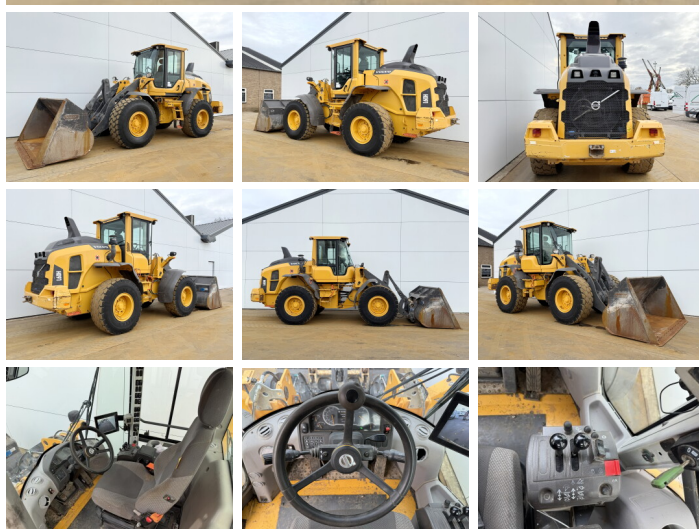

Volvo

Volvo L60H

€ 69.500???

2021
BM007063
10.582

Algemeen

L60H
 Veldhoven, Netherlands
 EPA
 Available at Boss Machinery! This Volvo L60H Wheel Loader from 2021 has an engine power of 122 kW and counts 10582 operational hours. The total weight of this Volvo L60H is 13600 kg and the dimensions are 7.96 x 2.44 x 3.26. Furthermore, this L60H is equipped with Bluetooth, Climate Control, Heated Seat, Camera, Radio, Electrical Mirrors. The Volvo Wheel Loader also has a EPA marking. Do you want more information or do you want to try the Volvo L60H at our yard? Please let us know.

Maten / Gewichten

7.96 x 2.44 x 3.26
13600

Technische informatie

4x4

Motor informatie

Volvo
D6J
6
122

Banden / Rupsen

20.5R25