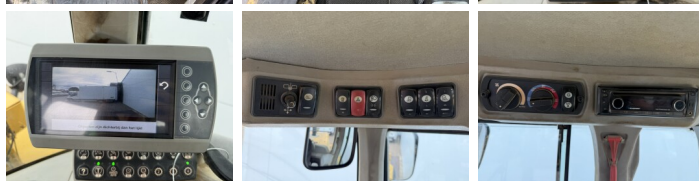

Technische informatie

????? ??????	4x4