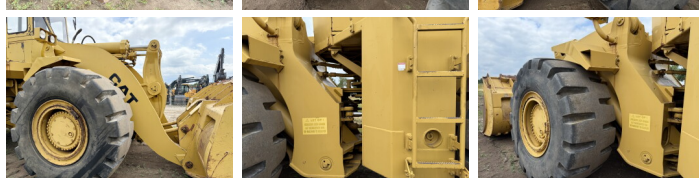

Caterpillar

Caterpillar 988B

€ 59.500???

???	1990
????	BC000278
????	7.624

Algemeen

????	988B
????	Veldhoven, Netherlands
Certificaat	CE
Chassis nummer	50W10067

Available at Boss Machinery! This Caterpillar 988B Wheel Loader from 1990 has an engine power of 280 kW and counts 7624 operational hours. The total weight of this Caterpillar 988B is 45580 kg and the dimensions are 10.39 x 3.55 x 4.14. Furthermore, this 988B is equipped with Air Suspension Seat. The Caterpillar Wheel Loader also has a CE marking. Do you want more information or do you want to try the Caterpillar 988B at our yard? Please let us know.

Banden / Rupsen

90% 90%	35/65-33
90% 90%	35/65-33

Opties

Air Suspension Seat