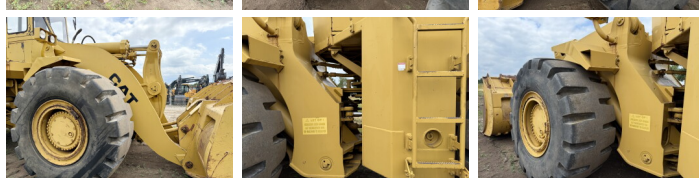

Caterpillar

Caterpillar 988B

€ 59.500???

1990
BC000278
7.624

Algemeen

988B
 Veldhoven, Netherlands
 CE
 50W10067

Available at Boss Machinery! This Caterpillar 988B Wheel Loader from 1990 has an engine power of 280 kW and counts 7624 operational hours. The total weight of this Caterpillar 988B is 45580 kg and the dimensions are 10.39 x 3.55 x 4.14. Furthermore, this 988B is equipped with Air Suspension Seat. The Caterpillar Wheel Loader also has a CE marking. Do you want more information or do you want to try the Caterpillar 988B at our yard? Please let us know.

Maten / Gewichten

10.39 x 3.55 x 4.14
 45580

Technische informatie

4x4

Motor informatie

Caterpillar
 3408
 8
 280

Banden / Rupsen

35/65-33
 35/65-33

Opties

Air Suspension Seat