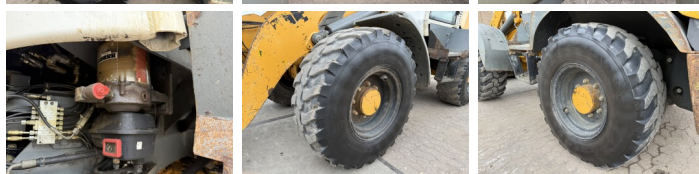

Banden / Rupsen

405/70R20 Dunlop
405/70R20 Dunlop