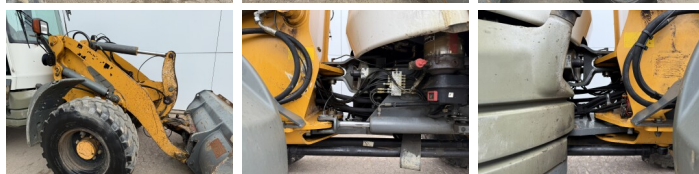

Banden / Rupsen

405/70R20 Dunlop
405/70R20 Dunlop