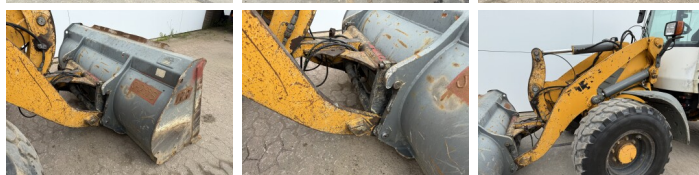

Motor informatie

Deutz
TD 2011 L4 W
4
61