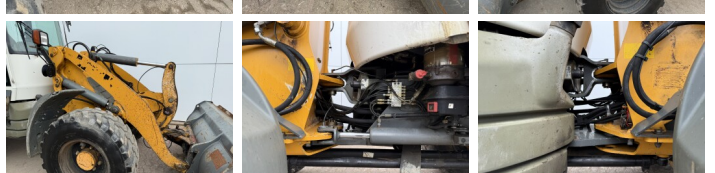

Liebherr

Liebherr L509 Stereo

€ 21.000???

???	2012
???	BM006678
???	6.180

Algemeen

L509 Stereo
 Veldhoven, Netherlands
 CE
 Available at Boss Machinery! This Liebherr L509 Stereo Wheel Loader from 2012 has an engine power of 61 kW and counts 6180 operational hours. The total weight of this Liebherr L509 Stereo is 8560 kg and the dimensions are 5.55 x 1.95 x 2.78. Furthermore, this L509 Stereo is equipped with Radio, . The Liebherr Wheel Loader also has a CE marking. Do you want more information or do you want to try the Liebherr L509 Stereo at our yard? Please let us know.

Maten / Gewichten

???	8560
???	5.55 x 1.95 x 2.78

Technische informatie

4x4 (4 Wheel Steering)

Motor informatie

Deutz
TD 2011 L4 W
4
61

Banden / Rupsen

405/70R20 Dunlop
405/70R20 Dunlop