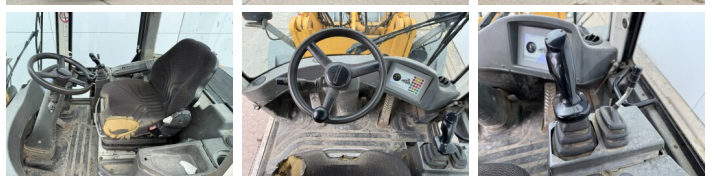

Liebherr

Liebherr L509 Stereo

€ 21.000???

???	2012
???	BM006678
???	6.180

Algemeen

L509 Stereo
 Veldhoven, Netherlands
 CE
 Available at Boss Machinery! This Liebherr L509 Stereo Wheel Loader from 2012 has an engine power of 61 kW and counts 6180 operational hours. The total weight of this Liebherr L509 Stereo is 8560 kg and the dimensions are 5.55 x 1.95 x 2.78. Furthermore, this L509 Stereo is equipped with Radio, . The Liebherr Wheel Loader also has a CE marking. Do you want more information or do you want to try the Liebherr L509 Stereo at our yard? Please let us know.

Maten / Gewichten

???	8560
???	5.55 x 1.95 x 2.78

Technische informatie

4x4 (4 Wheel Steering)

Motor informatie

Deutz
TD 2011 L4 W
4
61

Banden / Rupsen

405/70R20 Dunlop
405/70R20 Dunlop