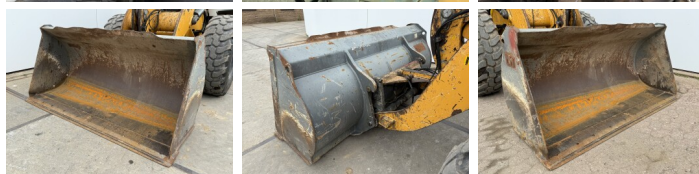

Technische informatie

4x4 (4 Wheel Steering)