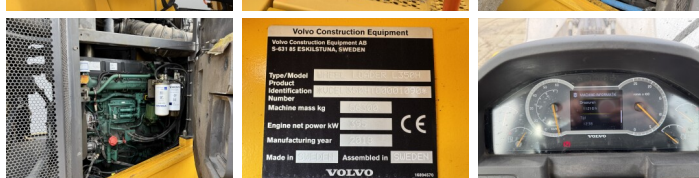

Motor informatie

Volvo
D16J
6
395