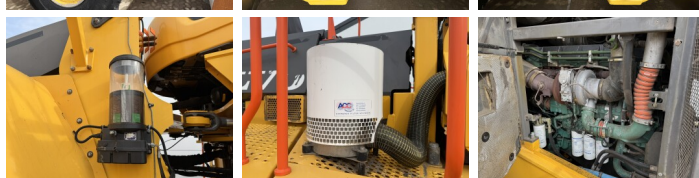

Motor informatie

Volvo
D16J
6
395