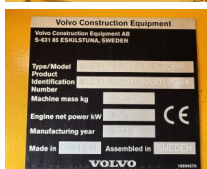

## Algemeen

???, L350H  
Veldhoven, Netherlands

Dutch vehicle

Certificaat

CE

Chassis nummer

VCEL350HT00001090

Available at Boss Machinery! This Volvo L350H Wheel Loader from 2018 has an engine power of 395 kW and counts 11216 operational hours. Always worked in The Netherlands. The total weight of this Volvo L350H is 56300 kg and the dimensions are 11.48 x 3.90 x 4.10. Furthermore, this L350H is equipped with AdBlue, Beacon, Pressurised Cabin, Camera, Heated Seat, Bluetooth, CDC Steering, Radio, ??????. The Volvo Wheel Loader also has a CE marking. Do you want more information or do you want to try the Volvo L350H at our yard? Please let us know.

## Technische informatie

4x4

## Motor informatie

Volvo  
D16J  
6  
395