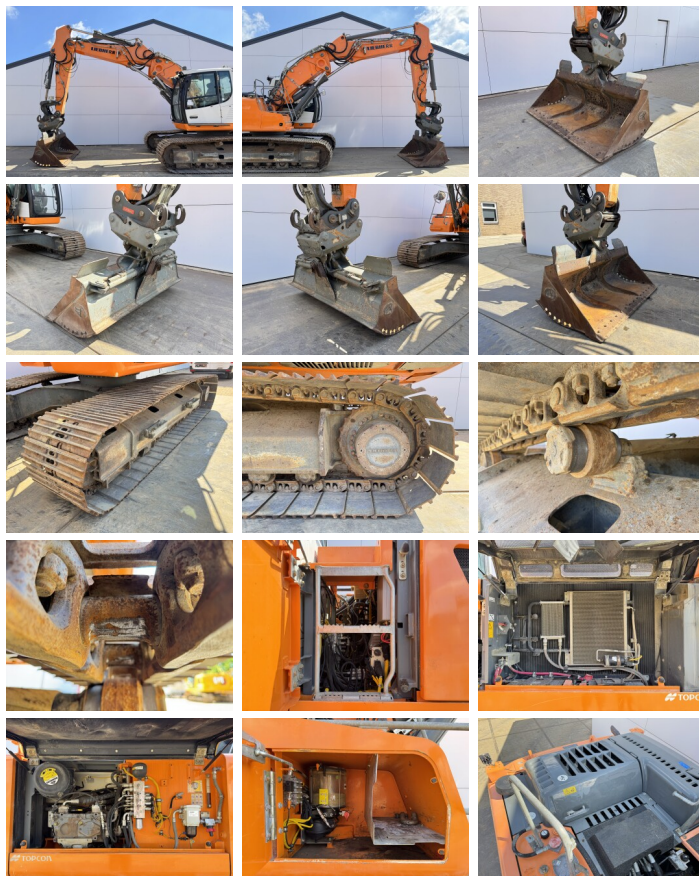

Liebherr

Liebherr R924LC

€ 54.500???

2016
BM007729
11.306

Algemeen

R924LC
 Veldhoven, Netherlands
 CE + EPA
 Available at Boss Machinery! This Liebherr R924LC Excavators from 2016 has an engine power of 120 kW and counts 11306 operational hours. The total weight of this Liebherr R924LC is 28300 kg and the dimensions are 9.85 x 3.13 x 3.06. Furthermore, this R924LC is equipped with Camera, Radio, Heated Seat,
 The Liebherr Excavators also has a CE + EPA marking. Do you want more information or do you want to try the Liebherr R924LC at our yard? Please let us know.

Maten / Gewichten

28300
9.85 x 3.13 x 3.06

Motor informatie

Liebherr
D934 A7
4
120

Banden / Rupsen

75 cm

Opties

Camera