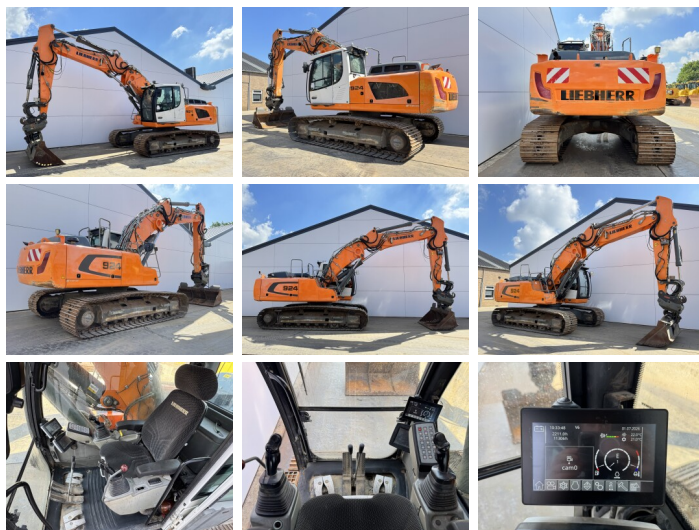

Liebherr

Liebherr R924LC

€ 54.500???

2016
BM007729
11.306

Algemeen

R924LC
 Veldhoven, Netherlands
 CE + EPA
 Available at Boss Machinery! This Liebherr R924LC Excavators from 2016 has an engine power of 120 kW and counts 11306 operational hours. The total weight of this Liebherr R924LC is 28300 kg and the dimensions are 9.85 x 3.13 x 3.06. Furthermore, this R924LC is equipped with Camera, Radio, Heated Seat,
 The Liebherr Excavators also has a CE + EPA marking. Do you want more information or do you want to try the Liebherr R924LC at our yard? Please let us know.

Maten / Gewichten

28300
9.85 x 3.13 x 3.06

Motor informatie

Liebherr
D934 A7
4
120

Banden / Rupsen

75 cm

Opties

Camera