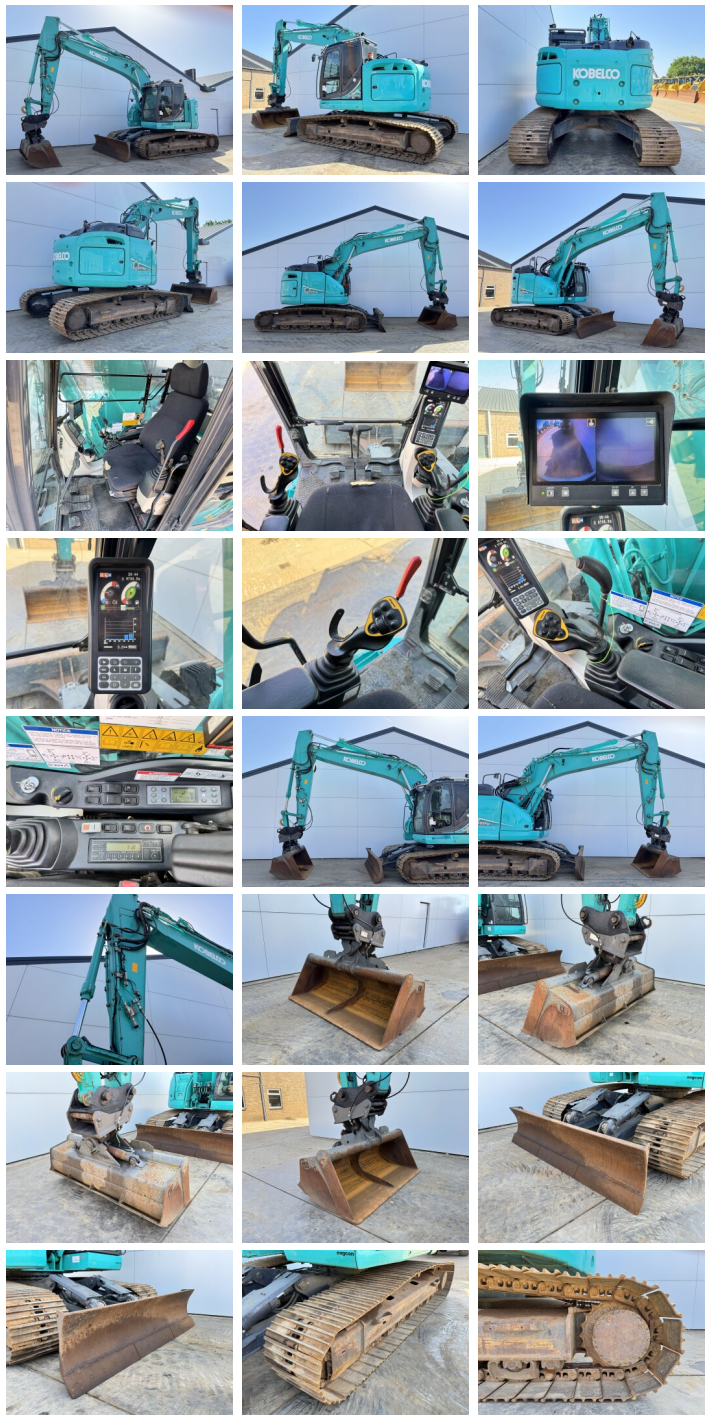

Kobelco

Kobelco SK230SRLC-5

€ 59.500???

2017
BM007730
9.755

Algemeen

SK230SRLC-5
Veldhoven, Netherlands
CE + EPA
Available at Boss Machinery! This Kobelco SK230SRLC-5 Excavators from 2017 has an engine power of 124 kW and counts 9755 operational hours. The total weight of this Kobelco SK230SRLC-5 is 25400 kg and the dimensions are 8.75 x 3.08 x 3.66. Furthermore, this SK230SRLC-5 is equipped with Radio, Heated Seat, Camera, The Kobelco Excavators also has a CE + EPA marking. Do you want more information or do you want to try the Kobelco SK230SRLC-5 at our yard? Please let us know.

Maten / Gewichten

8.75 x 3.08 x 3.66
25400

Motor informatie

Hino
AA-J05E-UM
4
124

Banden / Rupsen

60
40
40
70 cm

Opties

Radio