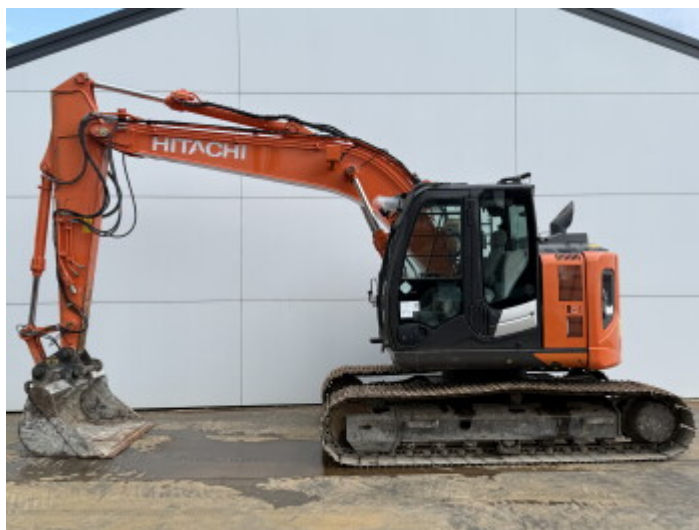

Hitachi

Hitachi ZX135US-6

€ 42.500???

2017
BM007596
5.173

Algemeen

ZX135US-6
Veldhoven, Netherlands
CE + EPA
Available at Boss Machinery! This Hitachi ZX135US-6 Excavators from 2017 has an engine power of 130 kW and counts 5173 operational hours. The total weight of this Hitachi ZX135US-6 is 18300 kg and the dimensions are 743 x 270 x 282. Furthermore, this ZX135US-6 is equipped with Radio, Camera, Camera, Camera. The Hitachi Excavators also has a CE + EPA marking. Do you want more information or do you want to try the Hitachi ZX135US-6 at our yard? Please let us know.

Maten / Gewichten

18300
743 x 270 x 282

Motor informatie

Isuzu
AR-4JJ1X
4
130

Banden / Rupsen

40
50
80
70

Opties

Radio