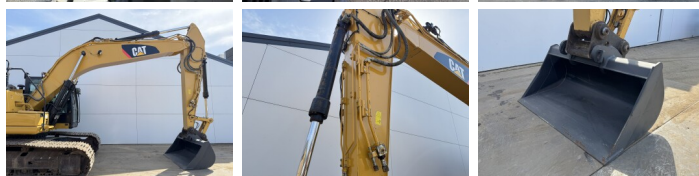

Caterpillar

Caterpillar 320FL

€ 64.500???

2017
BM007605
5.867

Algemeen

320FL
 Veldhoven, Netherlands
 CE + EPA
 Available at Boss Machinery! This Caterpillar 320FL Excavators from 2017 has an engine power of 122 kW and counts 5867 operational hours. The total weight of this Caterpillar 320FL is 21400 kg and the dimensions are 9.55 x 3.17 x 3.05. Furthermore, this 320FL is equipped with Camera, Radio, Heated Seat,
 The Caterpillar Excavators also has a CE + EPA marking. Do you want more information or do you want to try the Caterpillar 320FL at our yard? Please let us know.

Maten / Gewichten

9.55 x 3.17 x 3.05
21400

Motor informatie

Caterpillar
C4.4
4
122

Banden / Rupsen

60
10
10
80 cm

Opties

Camera