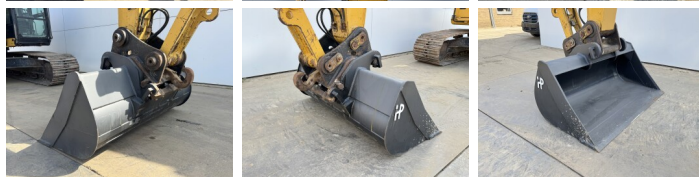

Caterpillar

Caterpillar 320FL

€ 64.500???

2017
BM007605
5.867

Algemeen

320FL
 Veldhoven, Netherlands
 CE + EPA
 Available at Boss Machinery! This Caterpillar 320FL Excavators from 2017 has an engine power of 122 kW and counts 5867 operational hours. The total weight of this Caterpillar 320FL is 21400 kg and the dimensions are 9.55 x 3.17 x 3.05. Furthermore, this 320FL is equipped with Camera, Radio, Heated Seat,
 The Caterpillar Excavators also has a CE + EPA marking. Do you want more information or do you want to try the Caterpillar 320FL at our yard? Please let us know.

Maten / Gewichten

9.55 x 3.17 x 3.05
21400

Motor informatie

Caterpillar
C4.4
4
122

Banden / Rupsen

60
10
10
80 cm

Opties

Camera