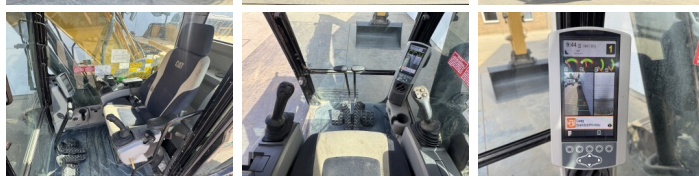

Caterpillar

Caterpillar 320FL

€ 64.500???

2017
BM007605
5.867

Algemeen

320FL
 Veldhoven, Netherlands
 CE + EPA
 Available at Boss Machinery! This Caterpillar 320FL Excavators from 2017 has an engine power of 122 kW and counts 5867 operational hours. The total weight of this Caterpillar 320FL is 21400 kg and the dimensions are 9.55 x 3.17 x 3.05. Furthermore, this 320FL is equipped with Camera, Radio, Heated Seat,
 The Caterpillar Excavators also has a CE + EPA marking. Do you want more information or do you want to try the Caterpillar 320FL at our yard? Please let us know.

Maten / Gewichten

9.55 x 3.17 x 3.05
21400

Motor informatie

Caterpillar
C4.4
4
122

Banden / Rupsen

60
10
10
80 cm

Opties

Camera