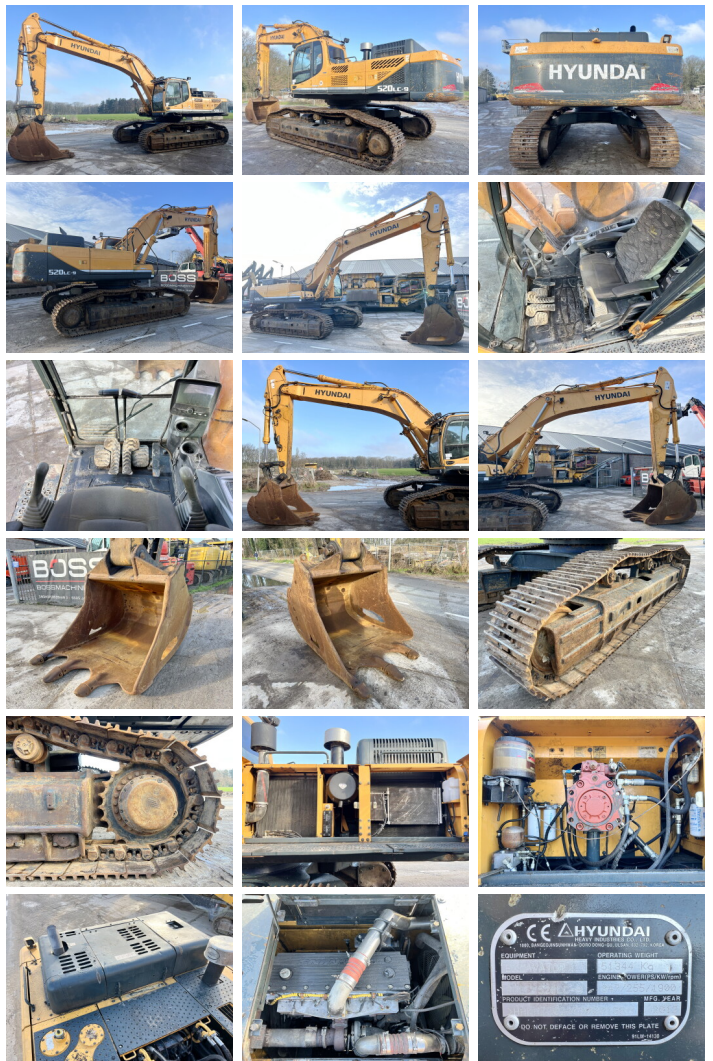

Hyundai

Hyundai R520LC-9

€ 34.500???

2012
BM005620
23.077

Algemeen

R520LC-9
 Veldhoven, Netherlands
 CE + EPA
 Available at Boss Machinery! This Hyundai R520LC-9 Excavators from 2012 has an engine power of 255 kW and counts 23077 operational hours. The total weight of this Hyundai R520LC-9 is 52675 kg and the dimensions are 12.20 x 3.70 x 3.90. Furthermore, this R520LC-9 is equipped with Radio, Camera, etc. The Hyundai Excavators also has a CE + EPA marking. Do you want more information or do you want to try the Hyundai R520LC-9 at our yard? Please let us know.

Maten / Gewichten

12.20 x 3.70 x 3.90
 52675

Motor informatie

Cummins
 QSM11
 6
 255

Banden / Rupsen

70
 80
 70
 70 cm

Opties

?????\?????