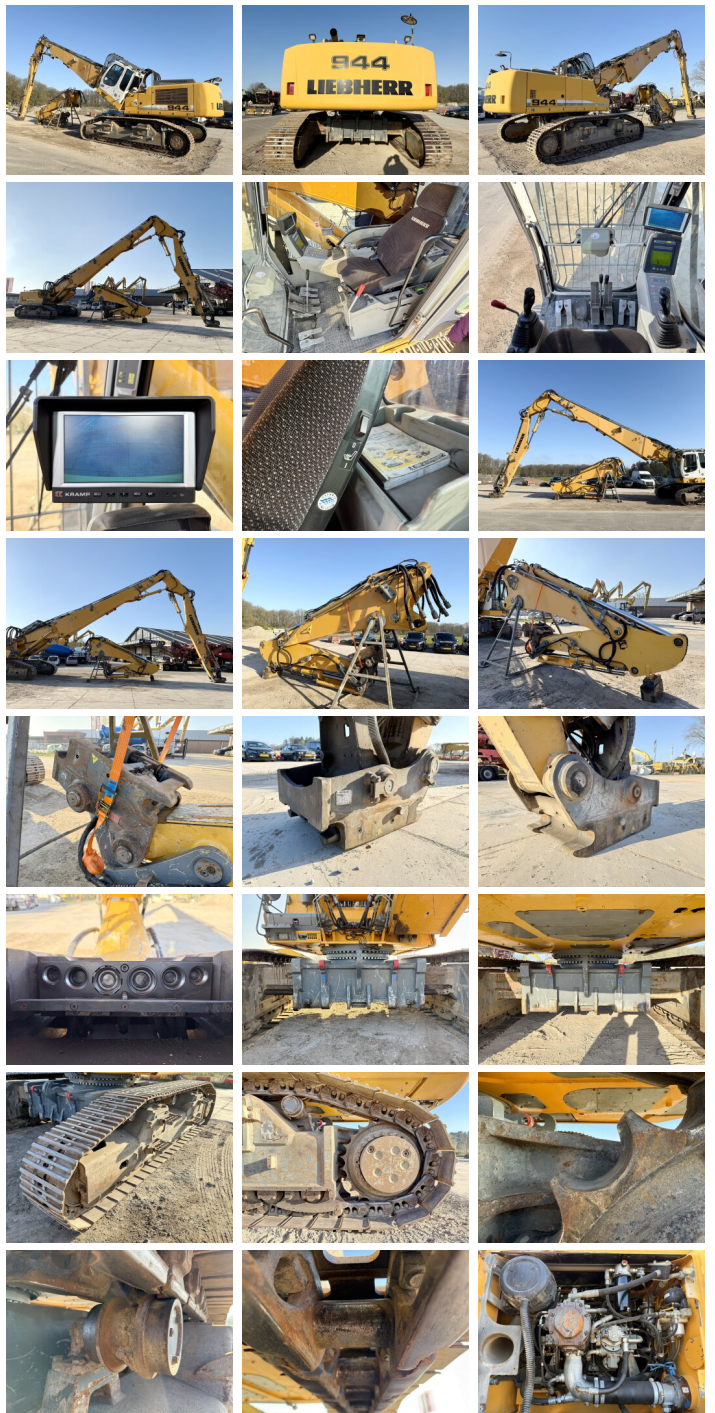

# Liebherr R944C UHD - 23 Meter Demolition

€ 125.000???

2012  
BM006537  
10.349

## Algemeen

R944C UHD - 23 Meter Demolition  
 Veldhoven, Netherlands  
 CE + EPA  
 Available at Boss Machinery! This Liebherr R944C UHD - 23 Meter Demolition Excavators from 2012 has an engine power of 190 kW and counts 10349 operational hours. The total weight of this Liebherr R944C UHD - 23 Meter Demolition is 56900 kg and the dimensions are 7.40 x 3.00 x 3.65. Furthermore, this R944C UHD - 23 Meter Demolition is equipped with Camera, Radio, Heated Seat,   
 The Liebherr Excavators also has a CE + EPA marking. Do you want more information or do you want to try the Liebherr R944C UHD - 23 Meter Demolition at our yard? Please let us know.

## Maten / Gewichten

56900  
7.40 x 3.00 x 3.65

## Motor informatie

Liebherr  
D936 L A6  
6  
190