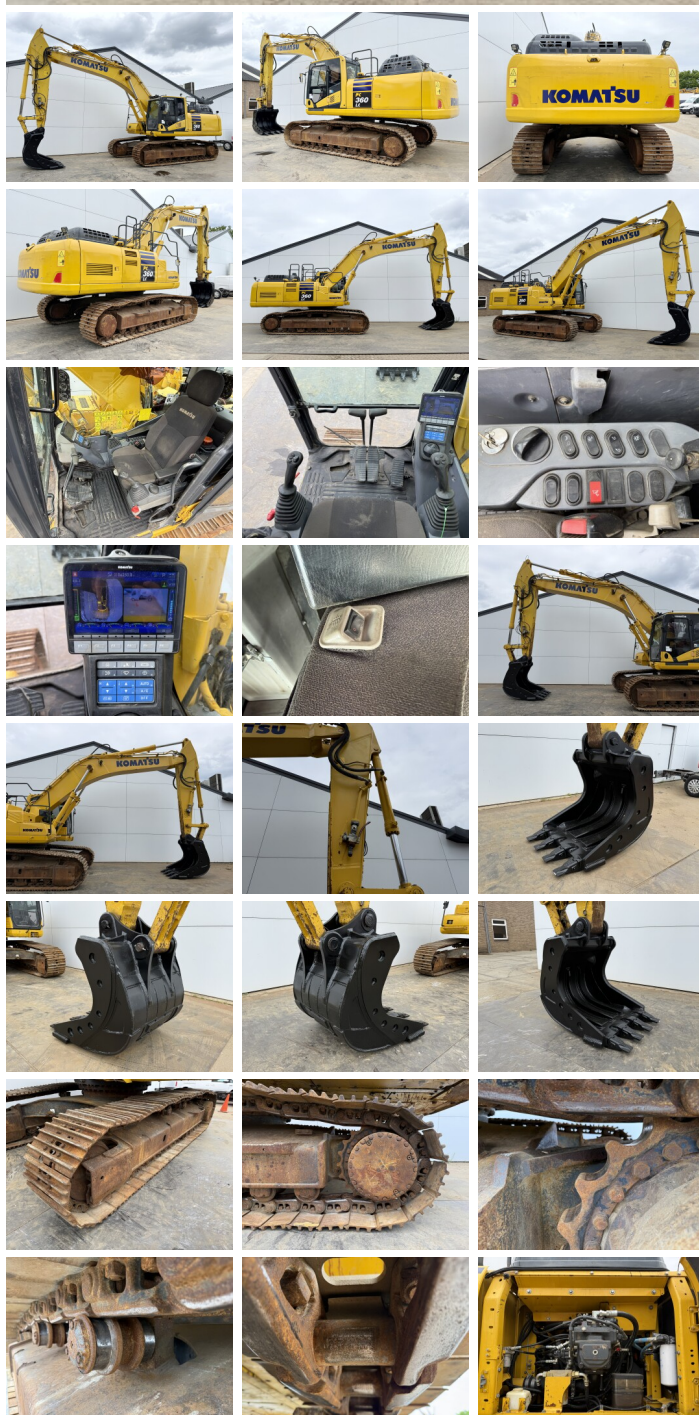

Komatsu

Komatsu PC360LC-11E0

€ 84.500???

2022
BM007532
6.250

Algemeen

PC360LC-11E0
 Veldhoven, Netherlands
 CE

Available at Boss Machinery! This Komatsu PC360LC-11E0 Excavators from 2022 has an engine power of 202 kW and counts 6250 operational hours. The total weight of this Komatsu PC360LC-11E0 is 36280 kg and the dimensions are 11.15 x 3.20 x 3.24. Furthermore, this PC360LC-11E0 is equipped with Camera, Heated Seat, The Komatsu Excavators also has a CE marking. Do you want more information or do you want to try the Komatsu PC360LC-11E0 at our yard? Please let us know.

Maten / Gewichten

11.15 x 3.20 x 3.24
36280

Motor informatie

Komatsu
SAA6D114E-6
6
202

Banden / Rupsen

70
70
90
60 cm

Opties

Camera