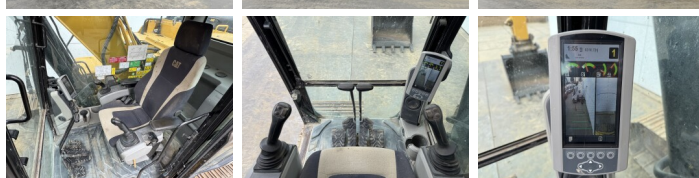

Caterpillar

Caterpillar 320FL

€ 63.500???

2017
BM007610
6.390

Algemeen

320FL
 Veldhoven, Netherlands
 CE

Available at Boss Machinery! This Caterpillar 320FL Excavators from 2017 has an engine power of 122 kW and counts 6390 operational hours. The total weight of this Caterpillar 320FL is 21400 kg and the dimensions are 9.55 x 3.17 x 3.00. Furthermore, this 320FL is equipped with Camera, Radio, Heated Seat,
 The Caterpillar Excavators also has a CE marking. Do you want more information or do you want to try the Caterpillar 320FL at our yard? Please let us know.

Maten / Gewichten

9.55 x 3.17 x 3.00
 21400

Motor informatie

Caterpillar
 C4.4
 4
 122

Banden / Rupsen

85
 85
 85
 80 cm

Opties

Camera