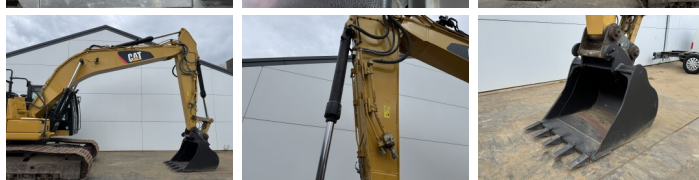

Caterpillar

Caterpillar 320FL

€ 63.500???

2017
BM007610
6.390

Algemeen

320FL
 Veldhoven, Netherlands
 CE

Available at Boss Machinery! This Caterpillar 320FL Excavators from 2017 has an engine power of 122 kW and counts 6390 operational hours. The total weight of this Caterpillar 320FL is 21400 kg and the dimensions are 9.55 x 3.17 x 3.00. Furthermore, this 320FL is equipped with Camera, Radio, Heated Seat,
 The Caterpillar Excavators also has a CE marking. Do you want more information or do you want to try the Caterpillar 320FL at our yard? Please let us know.

Maten / Gewichten

9.55 x 3.17 x 3.00
 21400

Motor informatie

Caterpillar
 C4.4
 4
 122

Banden / Rupsen

85
 85
 85
 80 cm

Opties

Camera